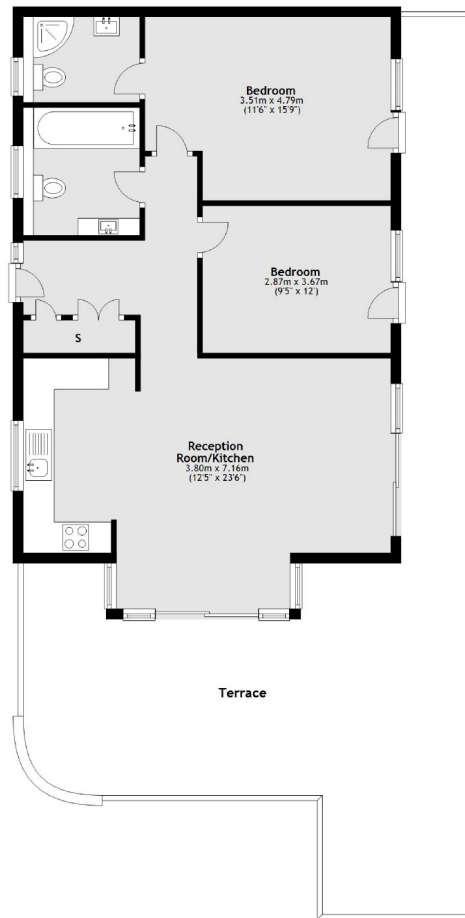

## Shepherd's Bush Green, W12

£649,950

A two double bedroom, two bathroom penthouse apartment with a roof terrace overlooking West London located on Shepherd's Bush Green offered to the market chain free.

### Features

- Two Bedrooms
- Two Bathrooms
- Roof Terrace
- Penthouse
- No chain
- Excellent Location

# Shepherds Bush Green, London, W12

Sixth Floor

Total area: approx. 78.5 sq. metres (845.0 sq. feet)