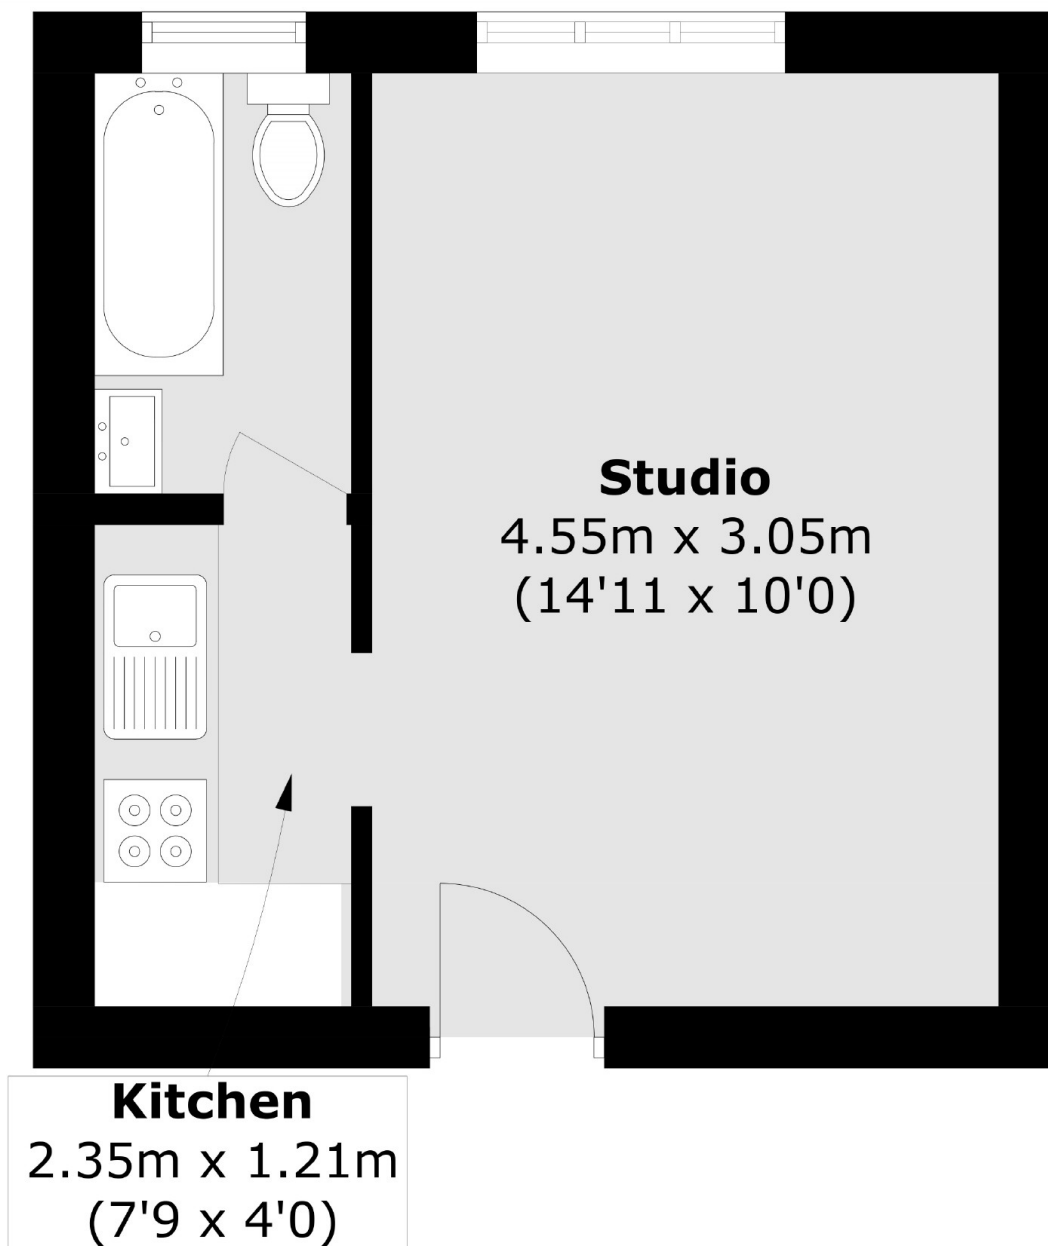

Shepherds Bush Green, W12

£200,000

A spacious studio apartment found on the fifth floor of this Art Deco block. This property has the opportunity to make it your own and would make a great investment.

Romney Court is located on Shepherds Bush Green and is under a quarter of a mile to Shepherds Bush station and underground as well as the amenities of Westfield.

Features

- Studio Apartment
- Art Deco Building
- Central Line
- Westfield Shopping Centre
- Lift Access
- No Onwards Chain

Shepherds Bush Green, London, W12

Fifth Floor

Total area (approx.): 20.1 sq. m (216.3 sq. ft)