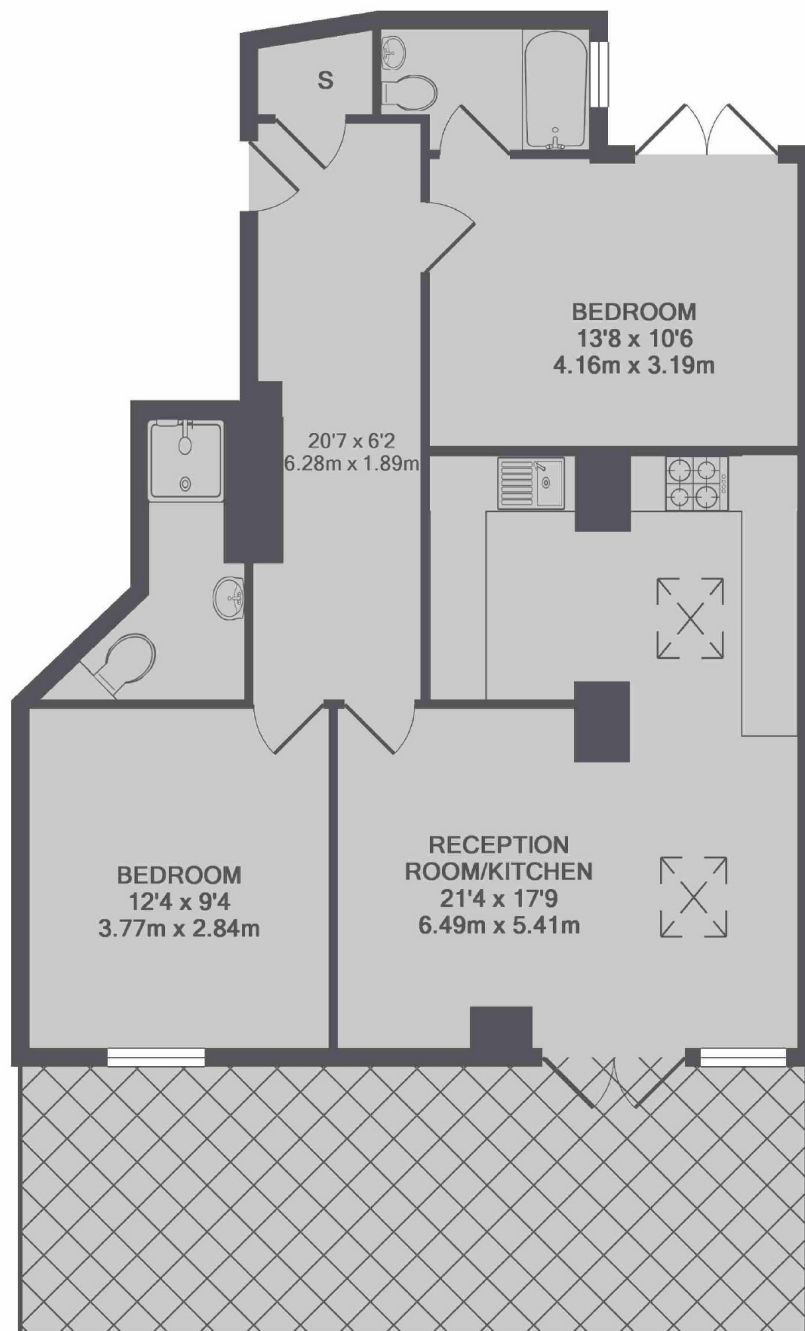

## Earl's Court Square, SW5

£623 Per week

This two double bedroom, two bathroom apartment is based in the sought-after Wetherby Mansions, and has access to both a large private patio, as well as the communal gardens.

### Features

- Mansion Block
- Two Double Bedrooms
- Two Bathrooms
- Semi Open Plan Kitchen
- Private Patio
- Communal Gardens

# Earl's Court Square, London, SW5

TOTAL APPROX. FLOOR AREA 828 SQ.FT. (77.0 SQ.M.)