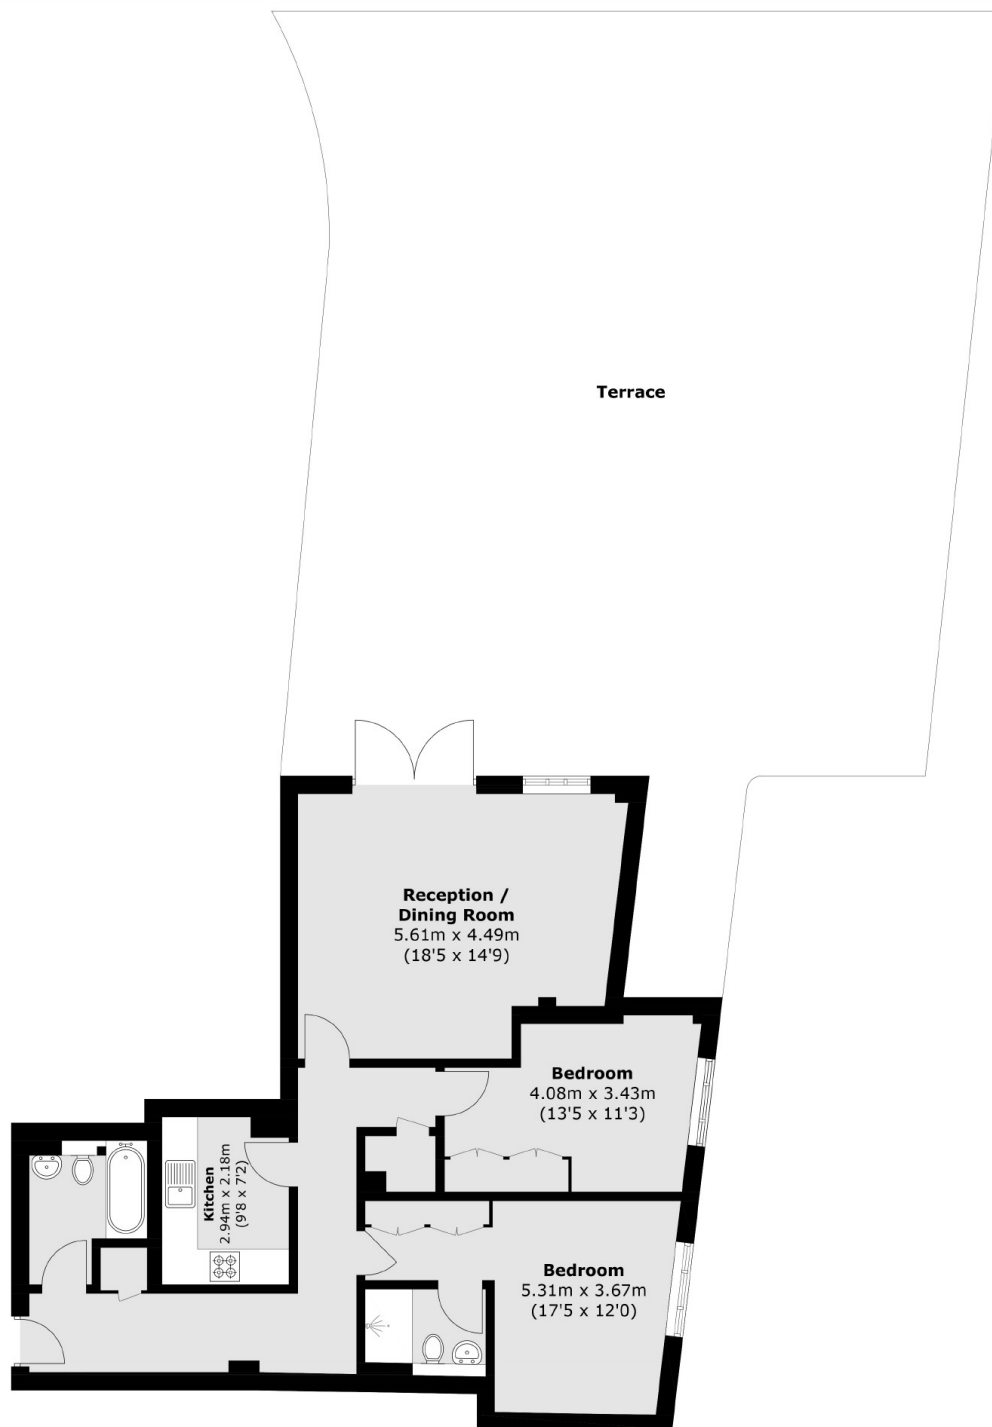

### Features

- Huge Private Terrace
- Two Bedrooms
- Two Bathrooms
- Long Lease
- Secure Underground Parking
- Stylish Design

**Upper Richmond Road, SW15**

# Upper Richmond Road, London, SW15

Total area (approx.): 80.9 sq. m (870.8 sq. ft)  
Terrace : 150.9 sq. m (1,624.3 sq. ft)