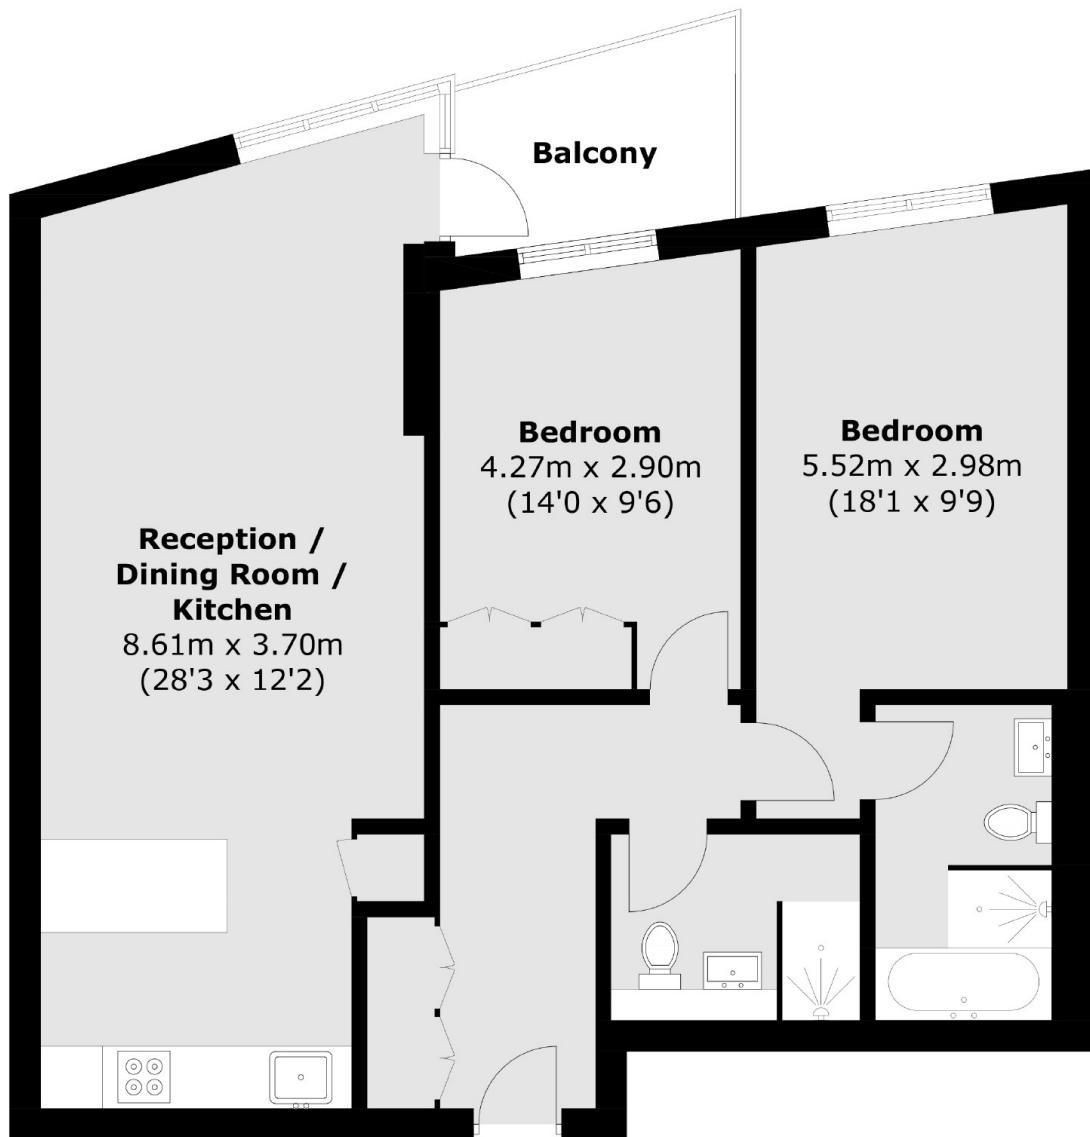

## Eastfields Avenue, SW18

A modern two bedroom, two bathroom apartment with underfloor heating and comfort cooling throughout, access to two residents' only gyms and swimming pools, a storage unit and private secure parking. We understand that the building has a compliant external wall system and an up-to-date EWS1 form.

On the ninth floor, this high specification apartment provides excellent storage. The kitchen is open plan to the living area with wooden floors. Eastfields Avenue has a concierge, two residents' gyms, a swimming pool, a sauna and a steam room. There is underground parking for residents and visitors.

# Eastfields Avenue, London, SW18

Total area (approx.): 81.6 sq. m (878.3 sq. ft)  
Balcony : 4.8 sq. m (51.7 sq. ft)