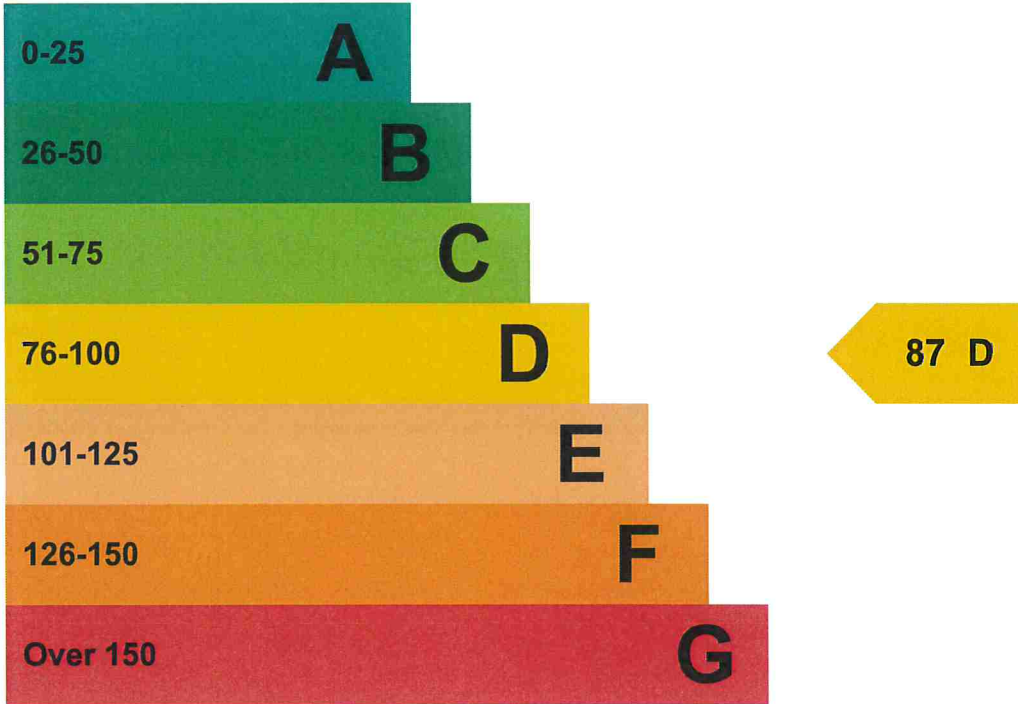

Under 0 **A+**

Net zero CO2

Properties get a rating from A+ (best) to G (worst) and a score.

The better the rating and score, the lower your property's carbon emissions are likely to be.

How this property compares to others

Properties similar to this one could have ratings:

If newly built

18 A

If typical of the existing stock

72 C

Breakdown of this property's energy performance

Main heating fuel

Grid Supplied Electricity