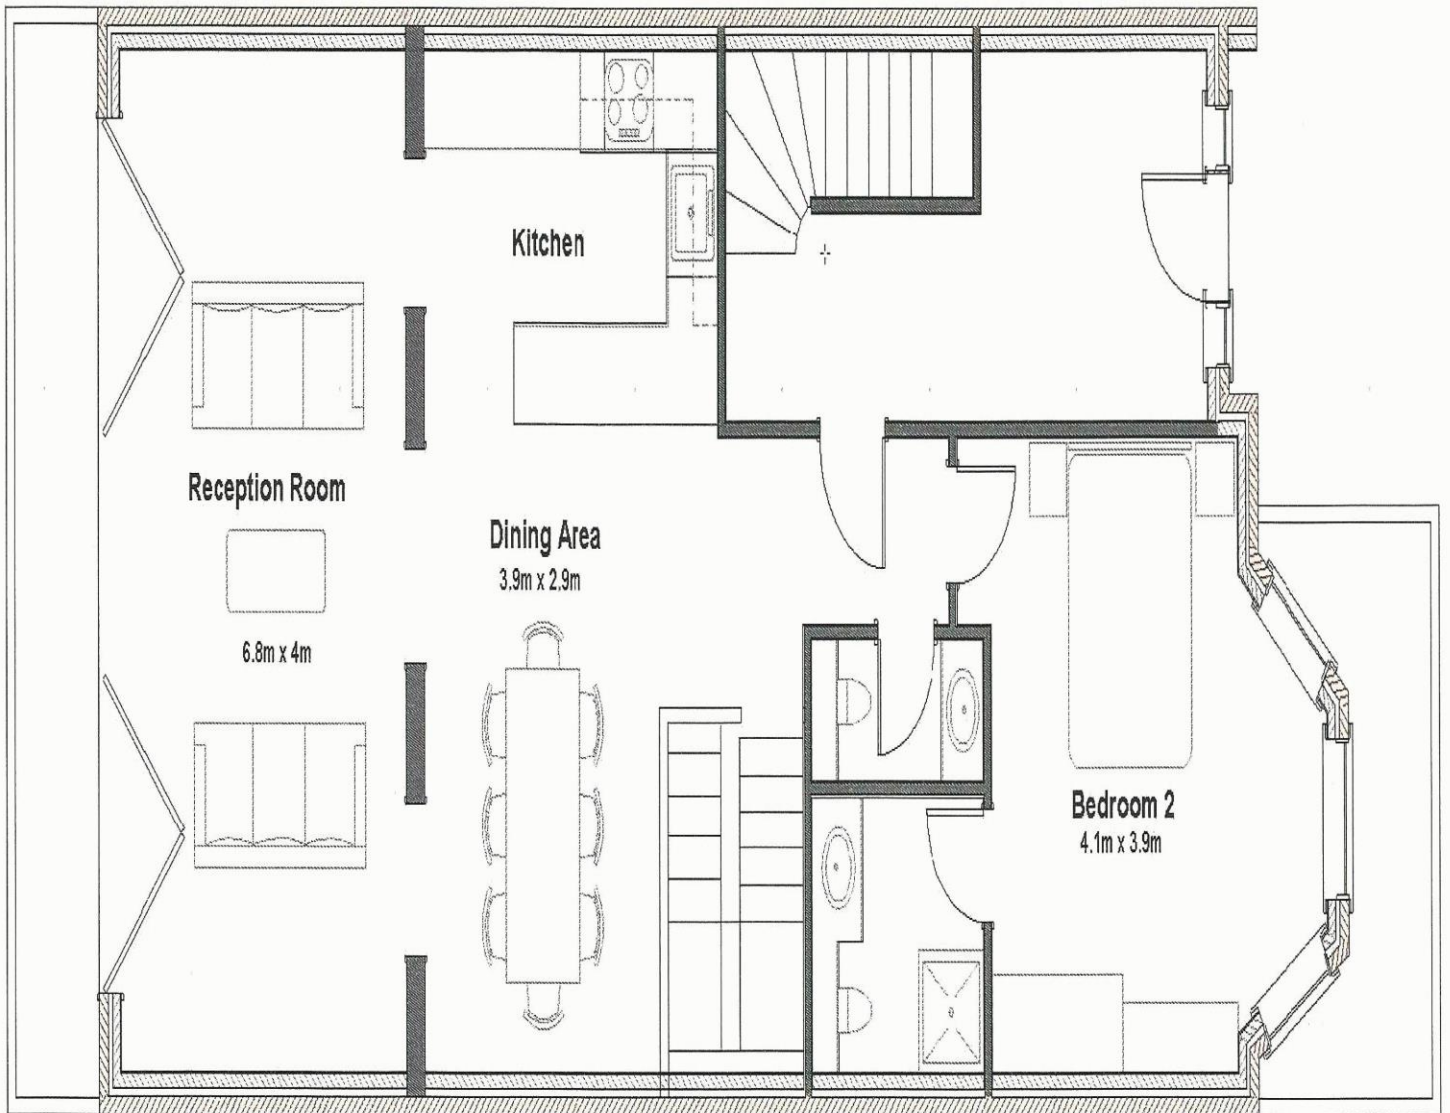

Asking Price £1,990,000 Subject to contract

GARDEN APARTMENT, 58 GOLDHURST TERRACE, NW6
GROUND FLOOR PLAN

Energy performance certificate (EPC)

Ground Floor Flat
58 Goldhurst Terrace
LONDON
NW6 3HT

Energy rating

C

Valid until: **28 November 2028**

Certificate number: **8799-4686-9129-5427-9983**

Property type

Ground-floor flat

Total floor area

157 square metres

Rules on letting this property