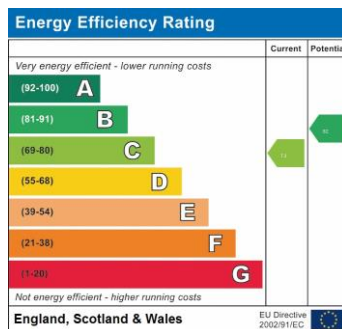

The large entrance provides plenty of storage for coats and shoes, the inner door leads in to the main accommodation. Greeted by a spacious room which could provide a dining space or study, downstairs WC just off as well as access to the rear kitchen and the living room. The generous sitting room offers dual aspects running from the front to the back of the property. Double sliding doors lead out to the rear garden, and there is a feature brick fireplace. With views of the rear garden is the kitchen offering a range of fitted wall and base units with wood effect worktops, tiled splashbacks and an inset composite sink and drainer with a mixer tap. Integrated appliances include a hob, oven, extractor hood and a dishwasher with additional space for a freestanding fridge freezer. A door leads out to the side of the property and access for the rear garden.

Upstairs, the landing gives access to the four generous bedrooms and family bathroom. The master of which has a shower room, there is also plenty of built in storage space. The garage with an attached carport accessed via the cul-de-sac behind both have up and over doors to the front, and a pedestrian door from the garage leads into the rear garden.

This property is offered for sale with no onward chain!