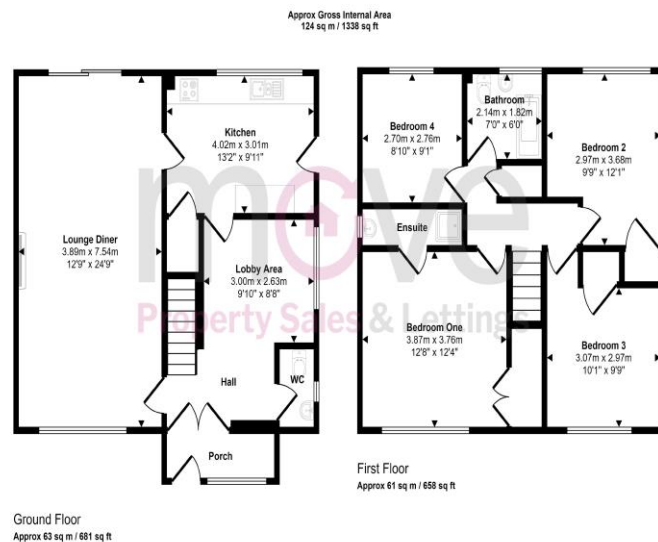

The large entrance provides plenty of storage for coats and shoes, the inner door leads in to the main accommodation. Greeted by a spacious room which could provide a dining space or study, downstairs WC just off as well as access to the rear kitchen and the living room. The generous sitting room offers dual aspects running from the front to the back of the property. Double sliding doors lead out to the rear garden, and there is a feature brick fireplace. With views of the rear garden is the kitchen offering a range of fitted wall and base units with wood effect worktops, tiled splashbacks and an inset composite sink and drainer with a mixer tap. Integrated appliances include a hob, oven, extractor hood and a dishwasher with additional space for a freestanding fridge freezer. A door leads out to the side of the property and access for the rear garden.

Upstairs, the landing gives access to the four generous bedrooms and family bathroom. The master of which has a shower room, there is also plenty of built in storage space. The garage with an attached carport accessed via the cul-de-sac behind both have up and over doors to the front, and a pedestrian door from the garage leads into the rear garden.

This property is offered for sale with no onward chain!