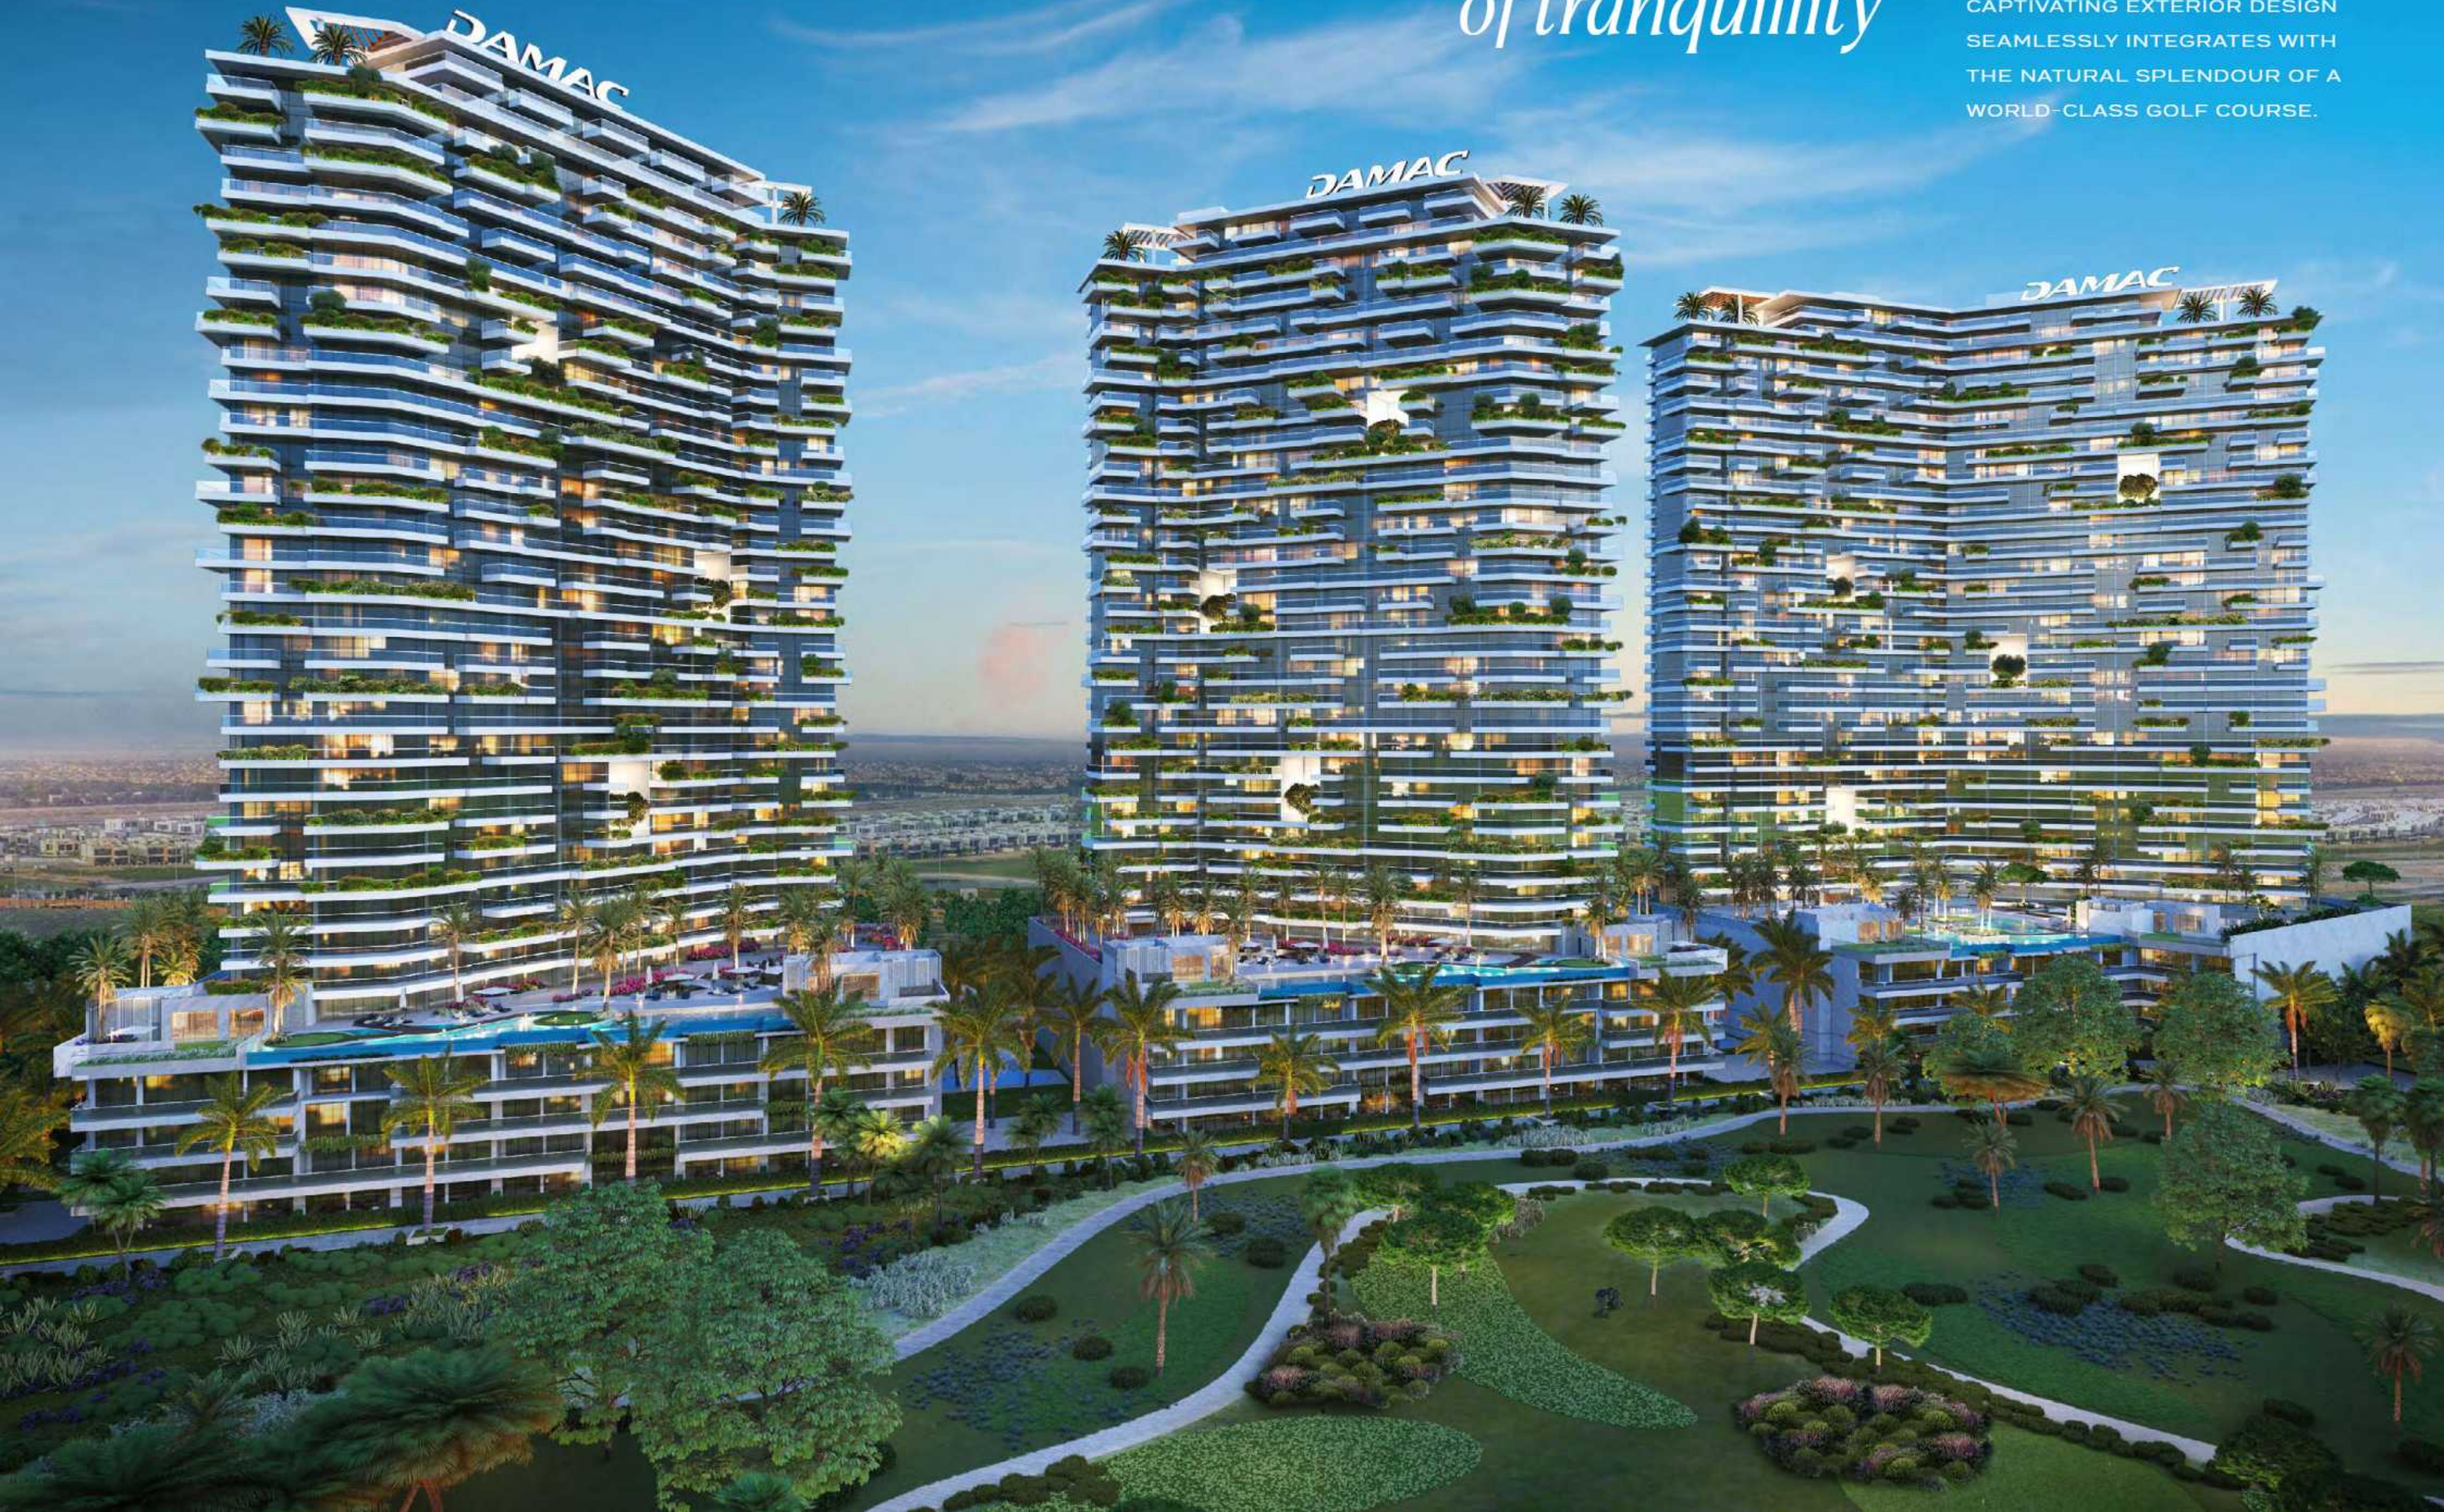

A triumvirate of tranquillity

INDULGE IN THE EPITOME OF LUXURY LIVING AT GOLF GREENS IN DAMAC HILLS WHERE A CAPTIVATING EXTERIOR DESIGN SEAMLESSLY INTEGRATES WITH THE NATURAL SPLENDOUR OF A WORLD-CLASS GOLF COURSE.