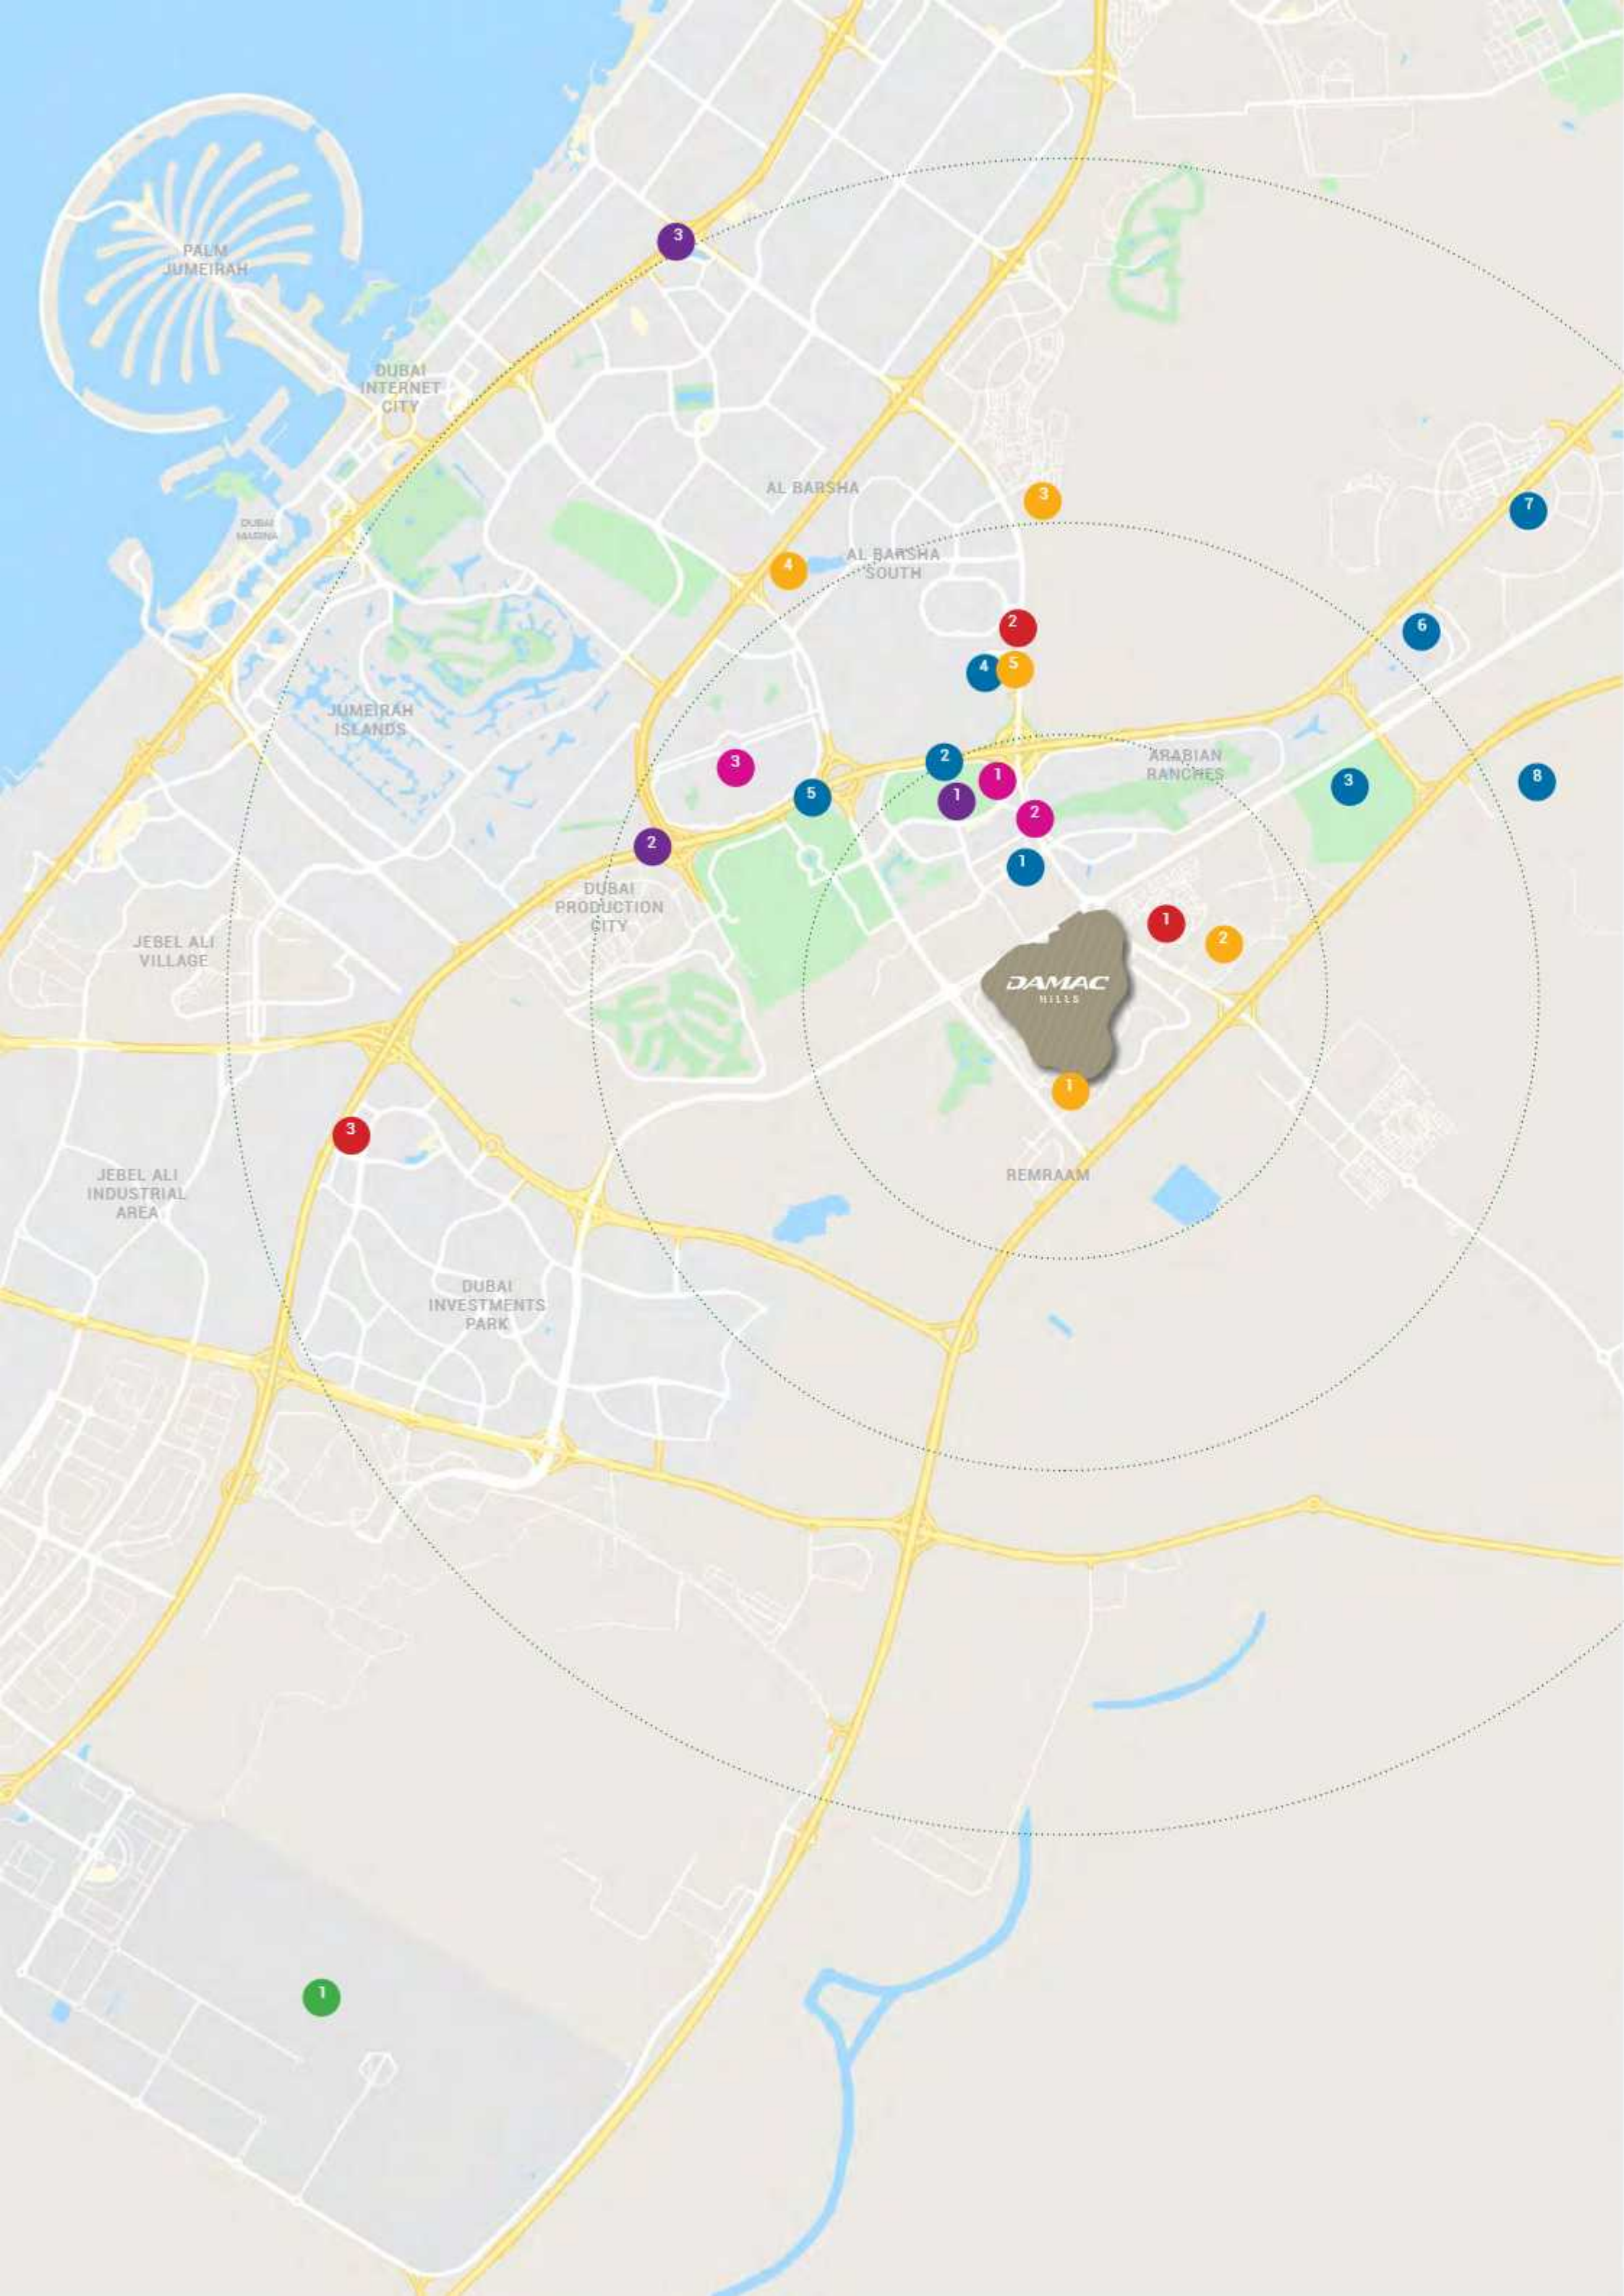

DAMAC HILLS

close to everything

SPORTS AND LEISURE

- 1 Dubai Polo & Equestrian Club – 10 minutes
- 2 Dubai Autodrome – 12 minutes
- 3 The Plantation Equestrian and Polo Club – 11 minutes
- 4 Miracle Garden – 13 minutes
- 5 Dubai International Stadium – 14 minutes
- 6 Global Village – 14 minutes
- 7 IMG World – 14 minutes
- 8 Hamdan Sports Complex – 15 minutes

MALLS

- 1 First Avenue Mall – 11 minutes
- 2 City Centre Me'aiseem – 14 minutes
- 3 Mall of the Emirates – 24 minutes

HOSPITALS

- 1 Aster Medical Centre – 9 minutes
- 2 Mediclinic Parkview Hospital – 12 minutes
- 3 NMC Royal Hospital – 19 minutes

HOTELS

- 1 Park Inn by Radisson – 10 minutes
- 2 Studio One Hotel – 9 minutes
- 3 Five Hotel Jumeirah Village Circle – 19 minutes

AIRPORT

- 1 Al Maktoum International Airport – 28 minutes

SCHOOLS

- 1 Jebel Ali School – 5 minutes
- 2 Fairgreen International School – 11 minutes
- 3 Global Indian International School – 16 minutes
- 4 Safe Community School – 18 minutes
- 5 Kings' School – 21 minutes