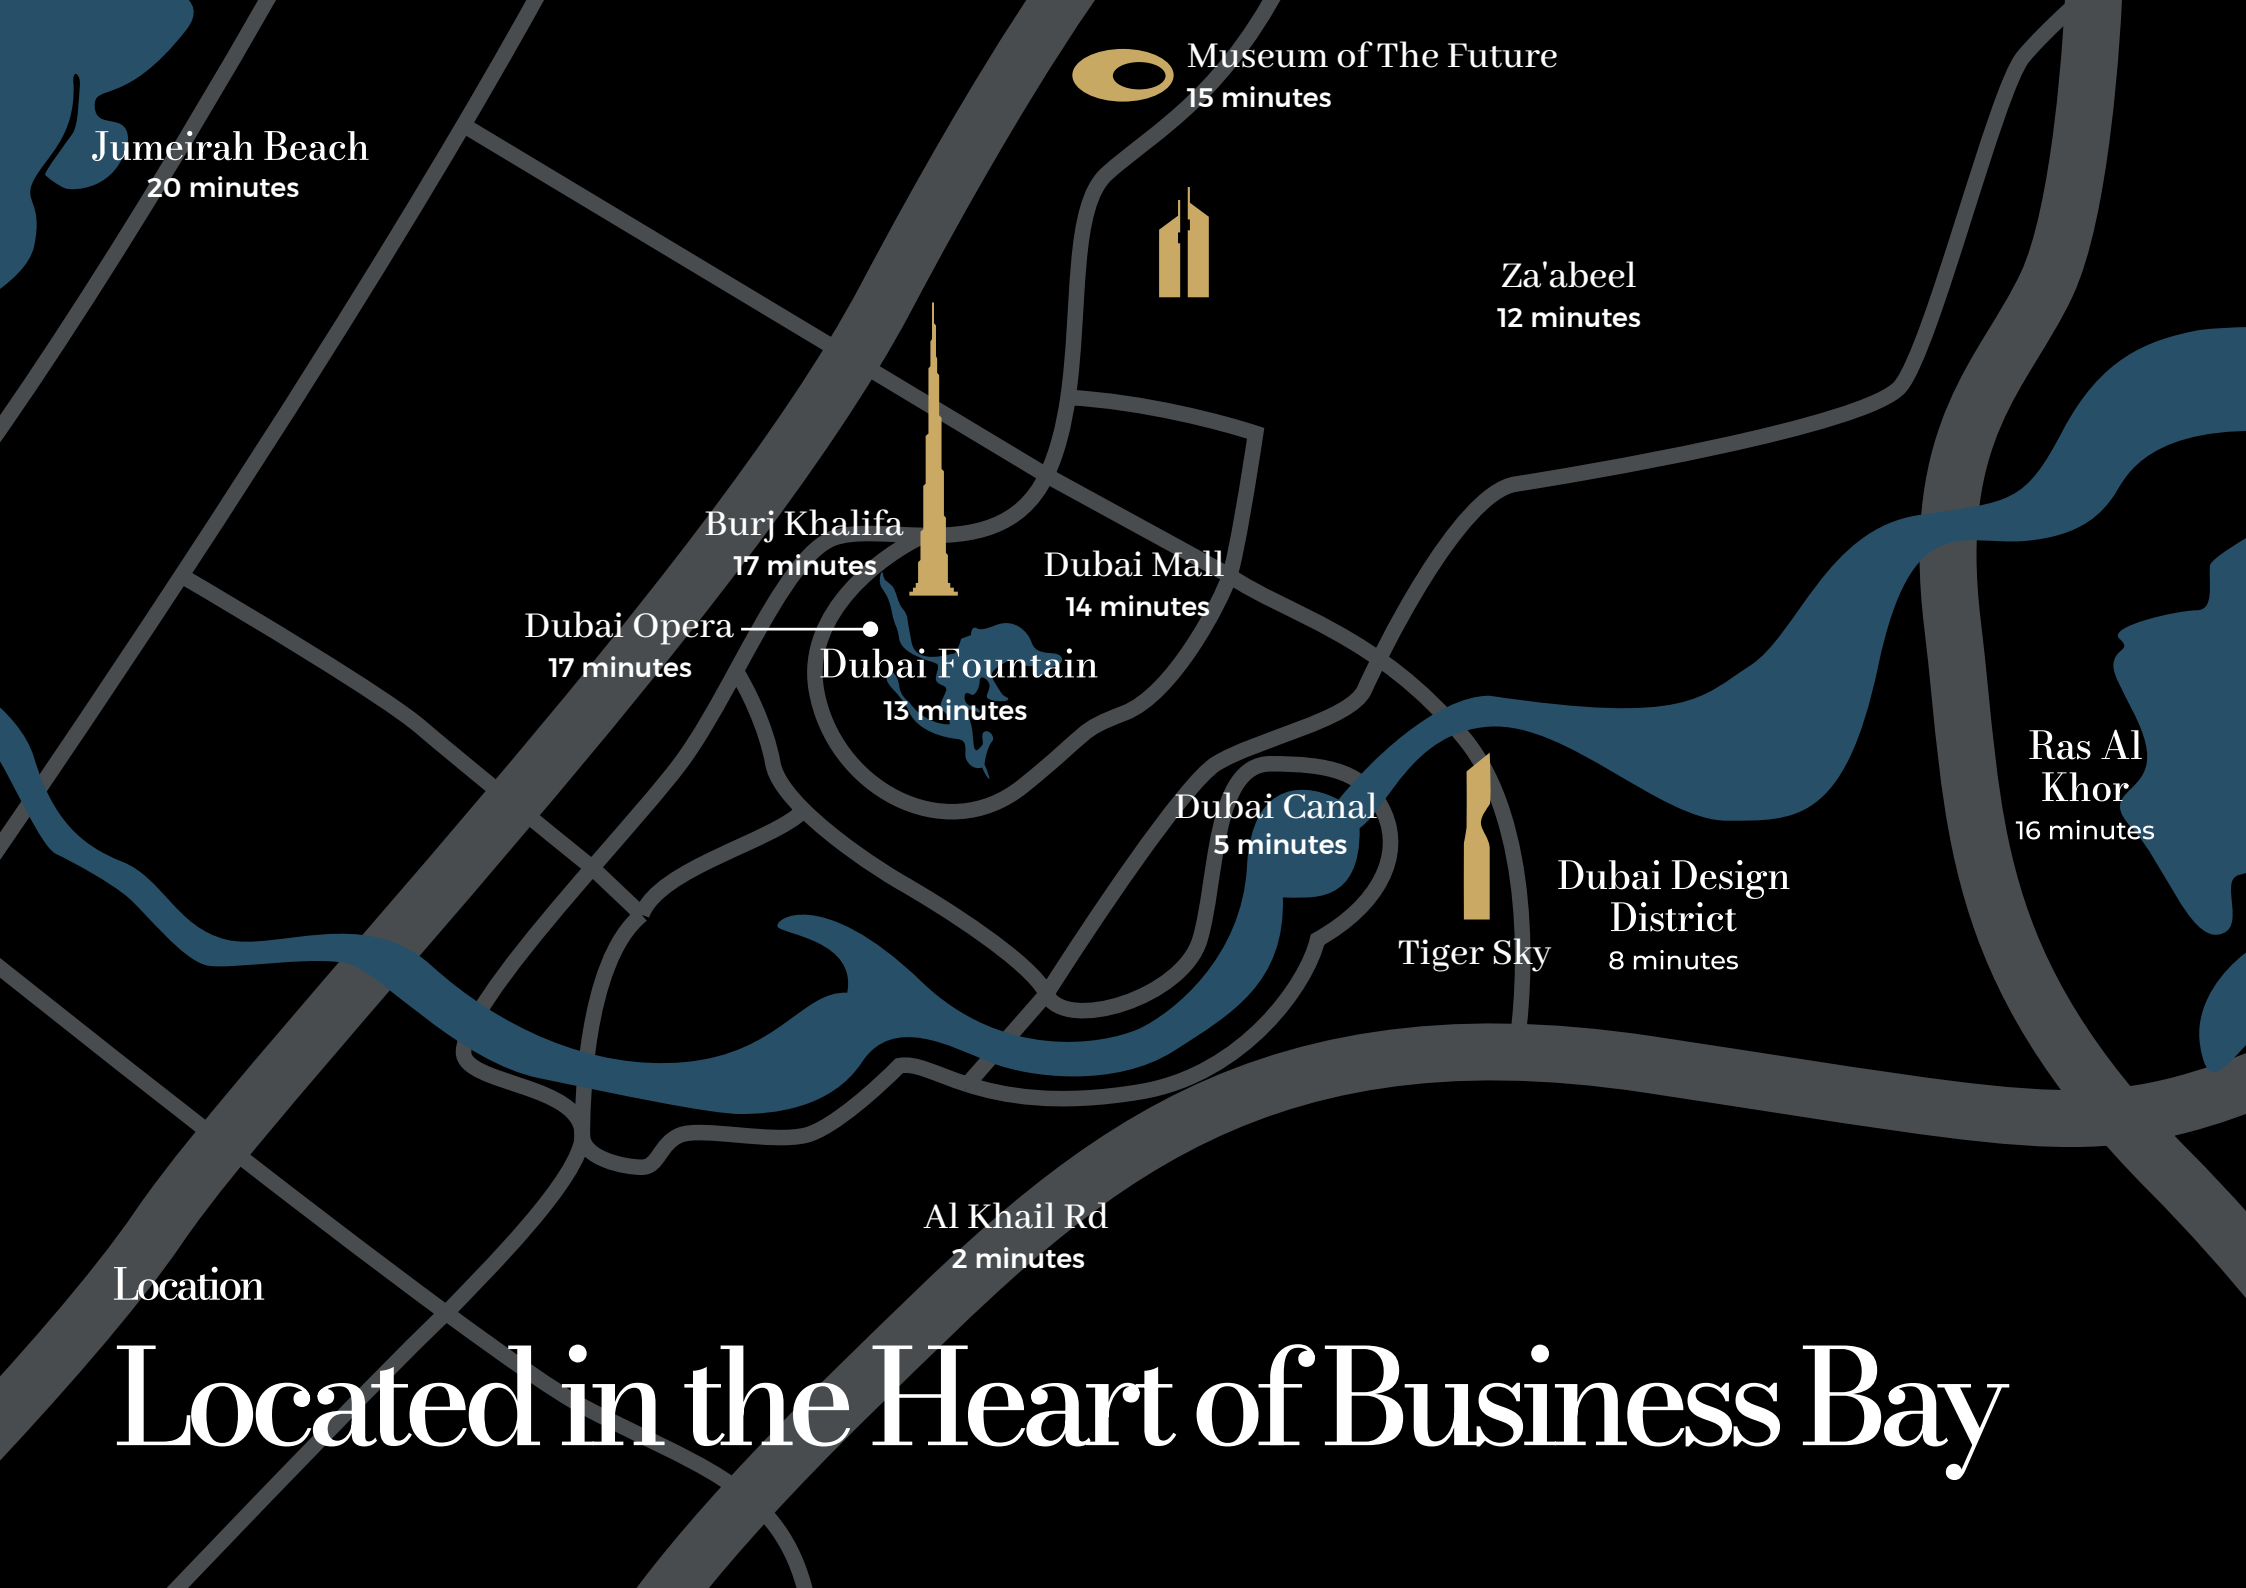

# Business Bay, Dubai

---

Perched gracefully in the heart of Business Bay, the Tiger Sky Tower epitomizes elevated living in Dubai. With its iconic design and breathtaking views, residents are treated to a world of luxury and sophistication. The tower offers an unparalleled residential experience amidst the bustling cityscape, boasting a range of amenities, from serene rooftop gardens to state-of-the-art fitness facilities.

Jumeirah Beach  
20 minutes

Museum of The Future  
15 minutes

Za'abeel  
12 minutes

Burj Khalifa  
17 minutes

Dubai Mall  
14 minutes

Dubai Opera  
17 minutes

Dubai Fountain  
13 minutes

Dubai Canal  
5 minutes

# Located in the Heart of Business Bay

Location