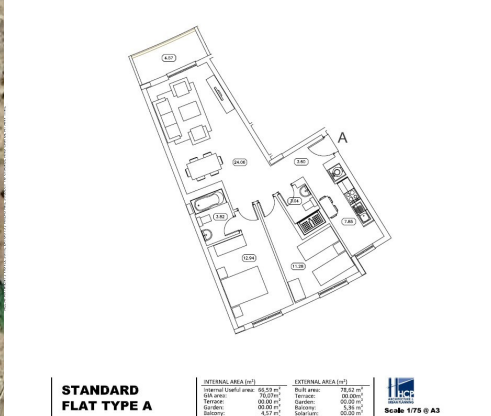

TUI SUNELO RESORT SAL CAPE VERDE

RESORT INFORMATION

The newly renovated and rebranded TUI Sunelo Resort is situated approximately 1.5 miles north of Santa Maria.

Completed in 2014, the resort offers a wealth of facilities including restaurants and bars, kids pool and a large communal pool with outside bar and snack restaurant.

The pristine beach is a 10-15 minute walk away, through the resort and here you will find the iconic Bikini Beach Club in a man-made lagoon which is perfect for swimming and snorkelling.

Santa Maria, the closest town is a short taxi ride away and offers an abundance of restaurants and bars along the beach and along the pedestrian main street. The nightlife in Santa Maria is varied and can go on until the early hours of the morning. Santa Maria Beach is often voted the best beach in Cape Verde.

Suite 3 Bailey Court
Green Street
Macclesfield
Cheshire
SK10 1JQ

enquire@simplycapeverde.com
www.simplycapeverde.com

+44 161 359 3426
+44 7341 840 360