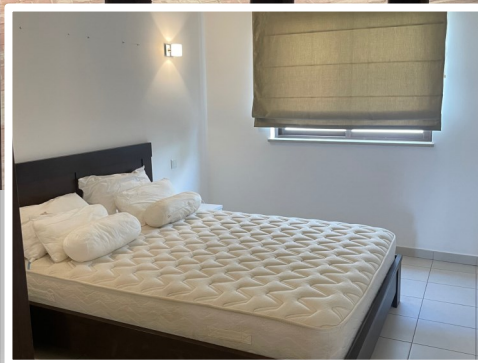

2 BED APARTMENT FOR SALE

2 BED

APARTMENT

TUI SUNE0 RESORT
SAL. CAPE VERDE

A 2 bed first floor apartment with balcony overlooking the main pool. Close to the restaurants and bars.

€69,950

 **2 BEDROOMS**

 **2 BATHROOM**

 **1 KITCHEN**

 **1 LOUNGE**

 **1 DINING AREA/LOUNGE**

This two bed apartment enjoys uninterrupted views across the main pool area in the TUI Suneo Resort on the West coast of Sal Island, Cape Verde.

The resort was completed in 2014 and sits just to the north of the Ponta Preta Beach area, approximately 1.6 miles from Santa Maria. The resort has undergone a recent refurbishment and rebranding program including a new reception area and new restaurant in addition to the existing facilities.

The apartment is equipped with a fitted kitchen and appliances, two double bedrooms, a large lounge/dining area and a balcony overlooking the main pool. The beach is a 10 minute walk away through the resort. The newly opened 18 hole Viveiro Golf Club is next door.