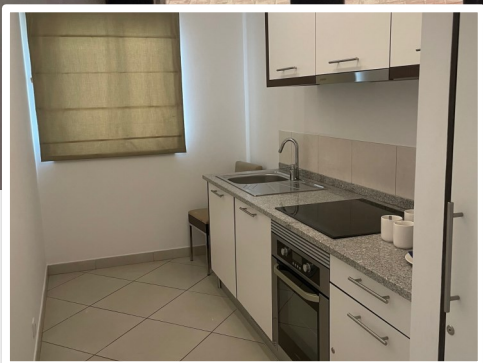

2 BED APARTMENT FOR SALE

2 BED

APARTMENT

TUI SUNE0 RESORT
SAL. CAPE VERDE

A 2 bed first floor apartment with balcony overlooking the main pool. Close to the restaurants and bars.

€69,950

 **2 BEDROOMS**

 **2 BATHROOM**

 **1 KITCHEN**

 **1 LOUNGE**

 **1 DINING AREA/LOUNGE**

This two bed apartment enjoys uninterrupted views across the main pool area in the TUI Suneo Resort on the West coast of Sal Island, Cape Verde.

The resort was completed in 2014 and sits just to the north of the Ponta Preta Beach area, approximately 1.6 miles from Santa Maria. The resort has undergone a recent refurbishment and rebranding program including a new reception area and new restaurant in addition to the existing facilities.

The apartment is equipped with a fitted kitchen and appliances, two double bedrooms, a large lounge/dining area and a balcony overlooking the main pool. The beach is a 10 minute walk away through the resort. The newly opened 18 hole Viveiro Golf Club is next door.