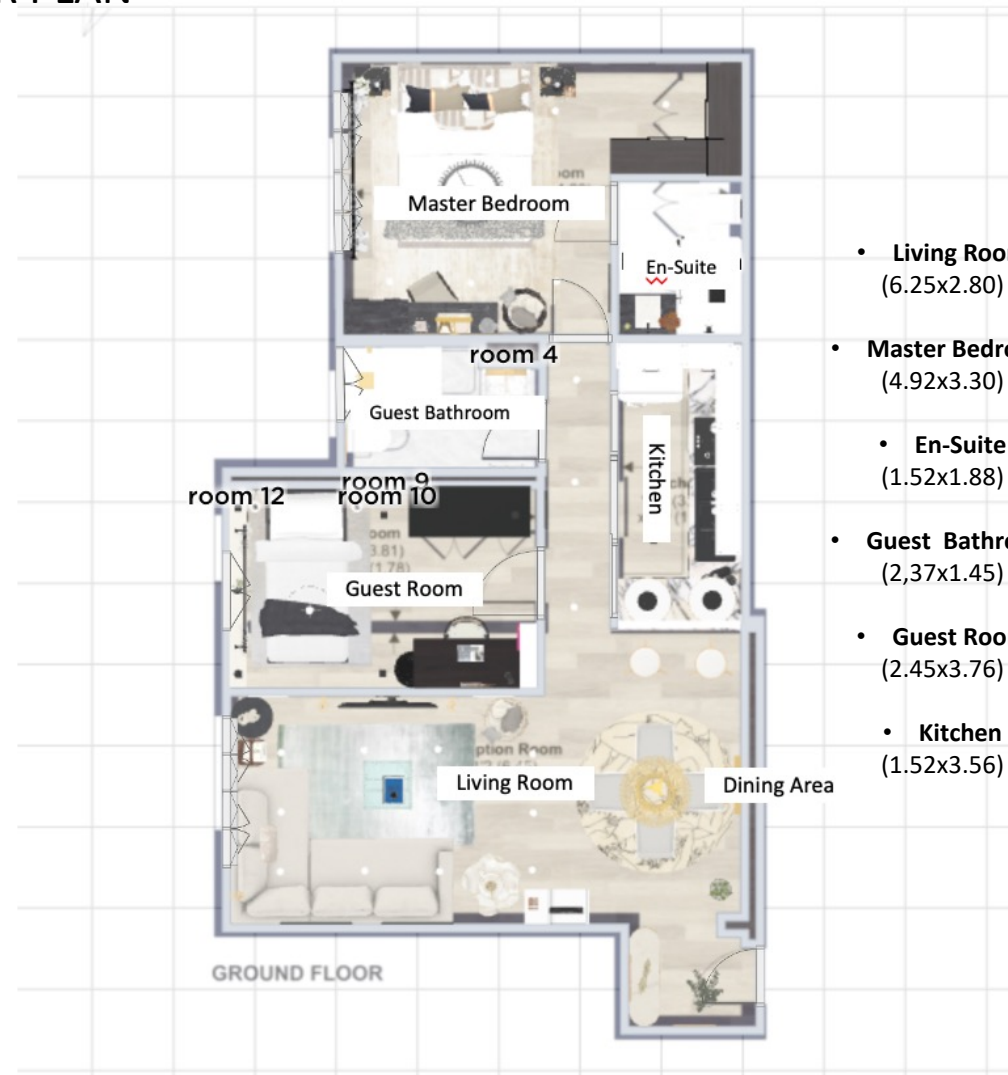

Dining Room

\*For Illustration Purposes only

Bathroom

\*For Illustration Purposes only

Kitchen

\*For Illustration Purposes only

Guest Suite

\*For Illustration Purposes only

Master Suite

# PROJECT FLOOR PLAN

The changes conducted to the property are;

- Extension of Guest Suite by 0.7 meters
- Semi-Open Plan Kitchen & Replacement of brick wall to Glass Panels
- En-Suite Bathroom

We have estimated the additional bathroom to cost circa £6,000

The Construction work cost is subject to a valuation (We will work with constructors and builders and will walk through the process with new owner).

- **Living Room**  
(6.25x2.80)
- **Master Bedroom**  
(4.92x3.30)
- **En-Suite**  
(1.52x1.88)
- **Guest Bathroom**  
(2.37x1.45)
- **Guest Room**  
(2.45x3.76)
- **Kitchen**  
(1.52x3.56)