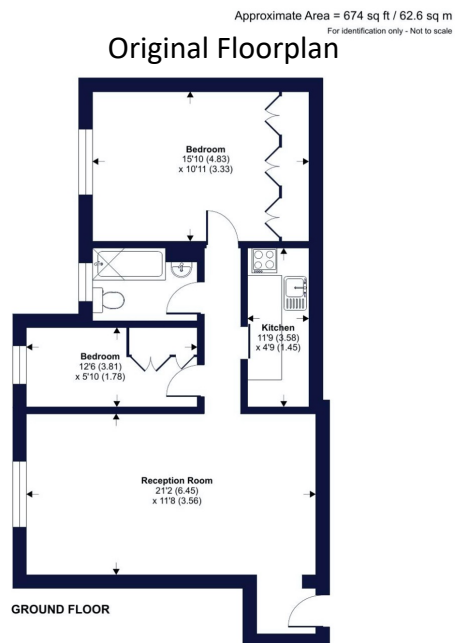

\*For Illustration Purposes only

Bathroom

\*For Illustration Purposes only

Kitchen

\*For Illustration Purposes only

Guest Suite

\*For Illustration Purposes only

Master Suite

CB2  
Large Brass Candle Bowl

Holder

PALECEK  
Gia Fossilized Clam Tray Large

CRATE&BARREL  
Wood and Brass Elephant

MCGEEANDCO  
18" Cabinet Maker's Picture Light

Estimated Cost: £8,300

\*Includes only none decorative items and essentials such as, wardrobe, study, chairs, Bed, etc., (not including decorative like paintings & books).

# PROJECT FLOOR PLAN

The changes conducted to the property are;

- Extension of Guest Suite by 0.7 meters
- Semi-Open Plan Kitchen & Replacement of brick wall to Glass Panels
- En-Suite Bathroom

We have estimated the additional bathroom to cost circa £6,000