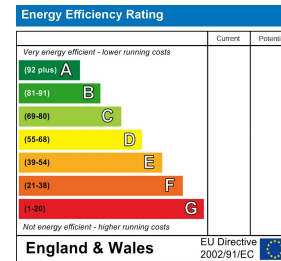

This development offers a range of different sized rooms at also different prices.

Please call today to discuss the next steps on reserving your student accommodation.

Area Map

Floor Plan

Energy Efficiency Graph