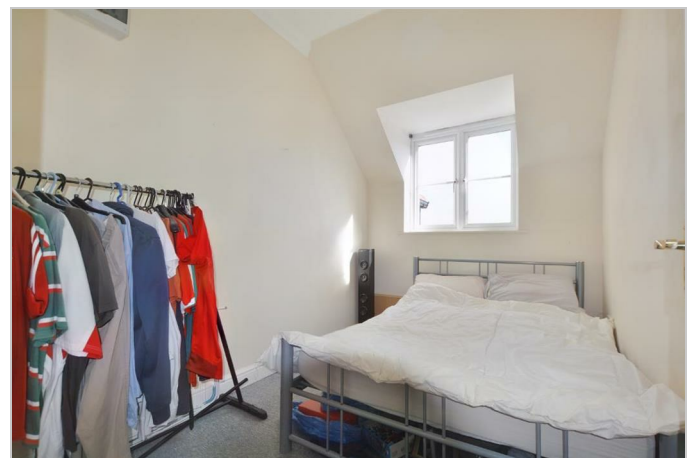

Viewing

Please contact our Norwich Office on 01603 555577 if you wish to arrange a viewing appointment for this property or require further information.

- Guide Price £140,000 - ■ Top floor apartment £150,000
- 2 double bedrooms
- Approx. 108 years remaining on lease
- Investors only
- Tenant in situ paying £850PCM

Investors only Tenant in situ paying £850PCM* Guide price £140,000 - £150,000. Top floor apartment with views over the town. 2 double bedrooms and 1 allocated parking space