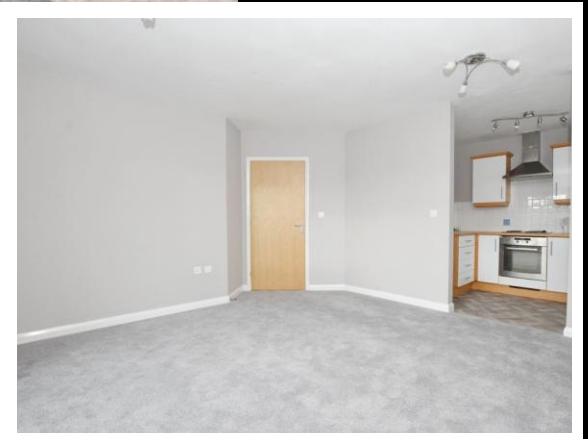

EDWARD KNIGHT
ESTATE AGENTS

SKELTON COURT, OVERSLADE LANE, RUGBY
£775 PCM – FEES APPLY