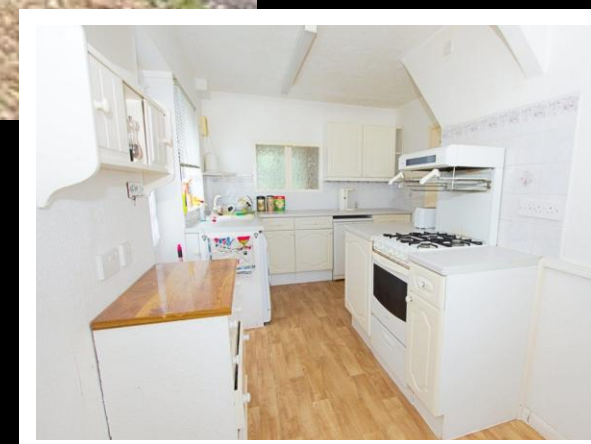

EDWARD KNIGHT
ESTATE AGENTS

DICKENS ROAD, HILLSIDE, RUGBY
£995 PCM – FEES APPLY