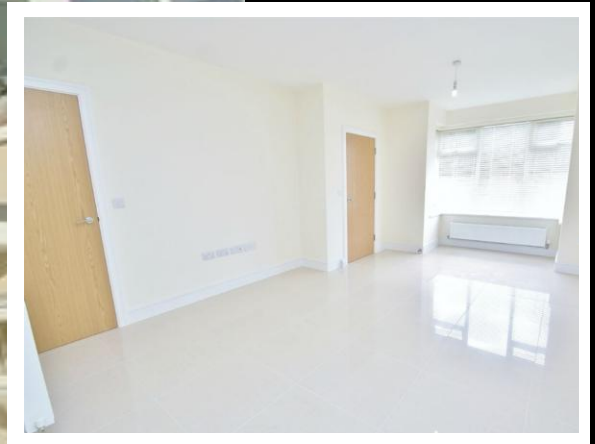

**EDWARD KNIGHT**  
ESTATE AGENTS

**LYTTELTON CLOSE, EDISON PLACE, RUGBY**  
**£1,400 PCM – FEES APPLY**