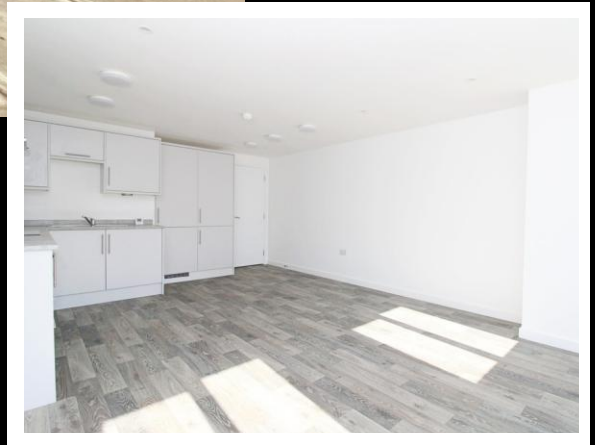

EDWARD KNIGHT
ESTATE AGENTS

WOODSIDE HOUSE, AVENUE ROAD, RUGBY
£795 PCM – FEES APPLY