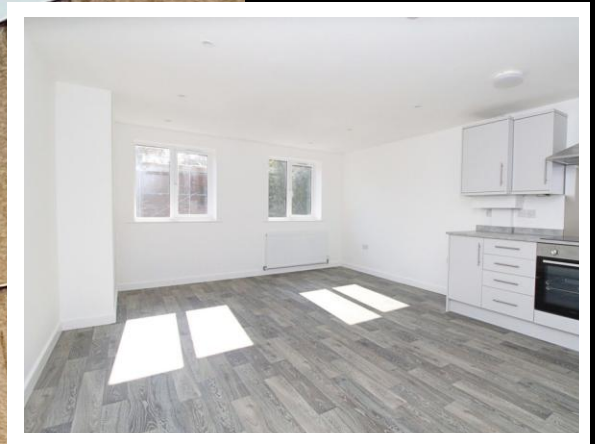

EDWARD KNIGHT
ESTATE AGENTS

WOODSIDE HOUSE, AVENUE ROAD, RUGBY
£795 PCM – FEES APPLY