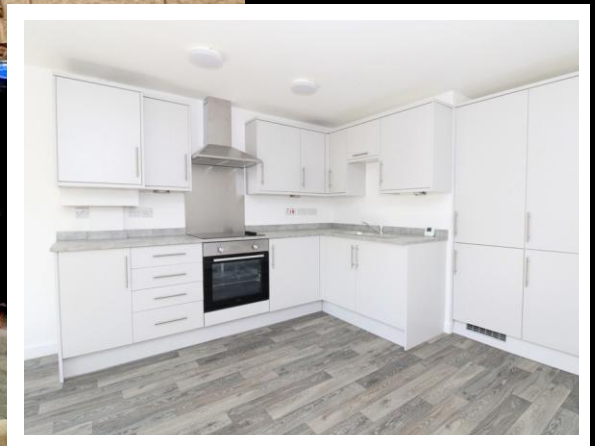

EDWARD KNIGHT
ESTATE AGENTS

WOODSIDE HOUSE, AVENUE ROAD, RUGBY
£795 PCM – FEES APPLY