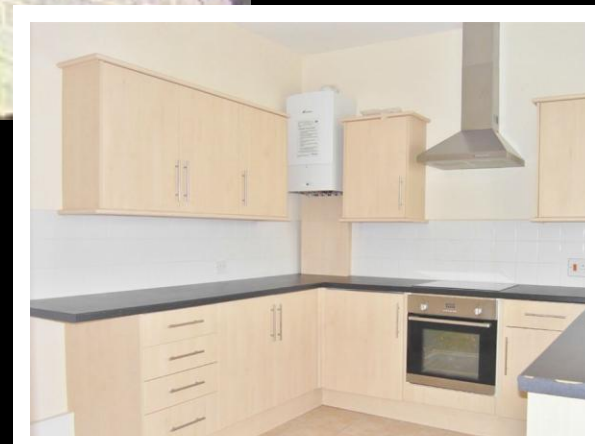

EDWARD KNIGHT
ESTATE AGENTS

ABBAY STREET, RUGBY, WARWICKSHIRE
£950 PCM – FEES APPLY