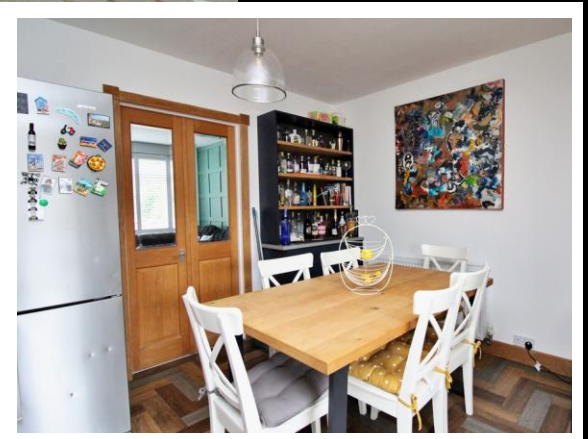

**EDWARD KNIGHT**  
ESTATE AGENTS

**Rectory Lane, Barby, Rugby,  
£385,000**