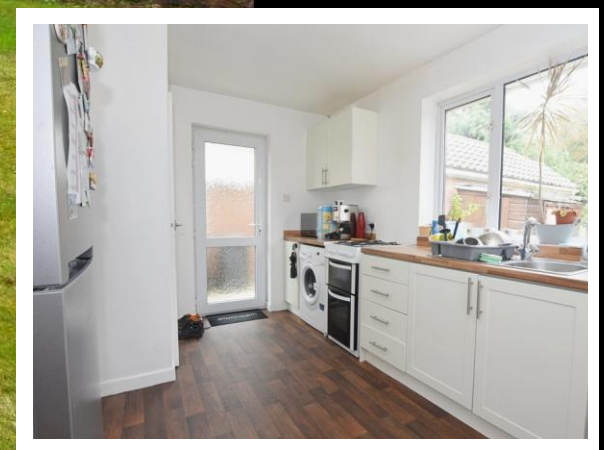

**EDWARD KNIGHT**  
ESTATE AGENTS

**WORDSWORTH ROAD, RUGBY, WARWICKSHIRE**  
**£1,100 PCM – FEES APPLY**