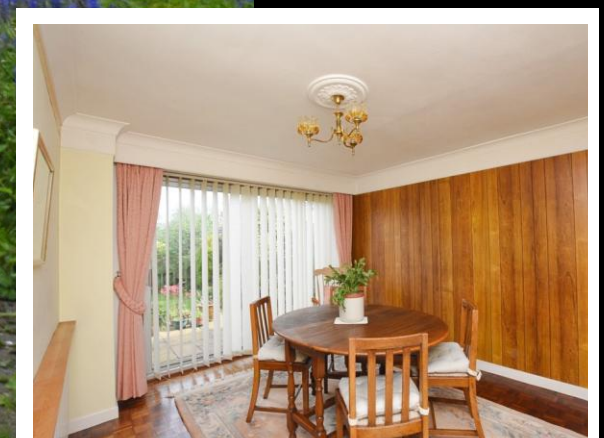

EDWARD KNIGHT
ESTATE AGENTS

**Constable Road, Hillmorton , Rugby,
£299,950**