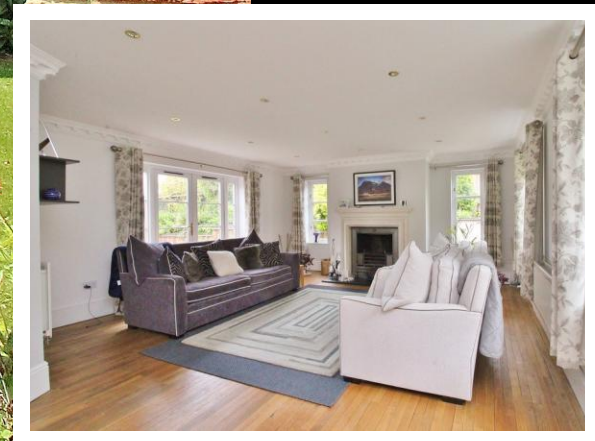

EDWARD KNIGHT
ESTATE AGENTS

Flecknoe, Rugby, Warwickshire
£685,000