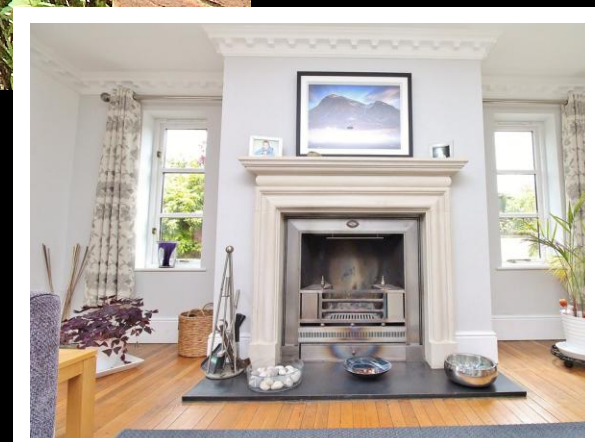

EDWARD KNIGHT
ESTATE AGENTS

Flecknoe, Rugby, Warwickshire
£685,000