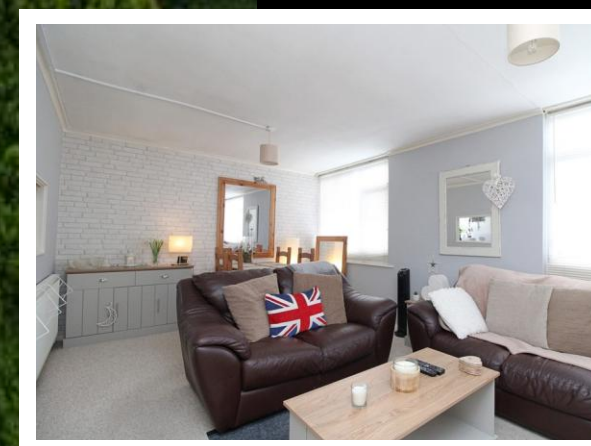

EDWARD KNIGHT
ESTATE AGENTS

Martin Lane, Bilton, RUGBY, Warwickshire
£80,000