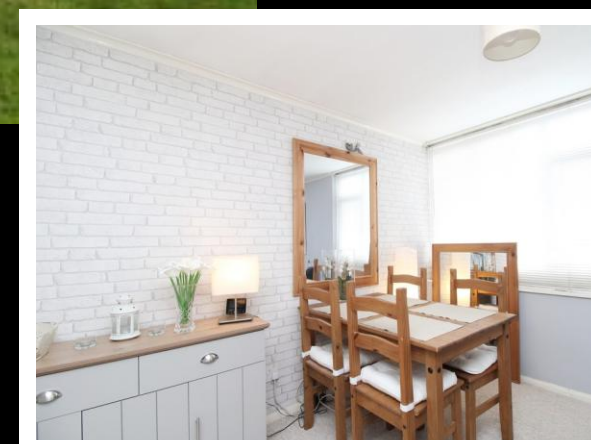

EDWARD KNIGHT
ESTATE AGENTS

Martin Lane, Bilton, RUGBY, Warwickshire
£80,000