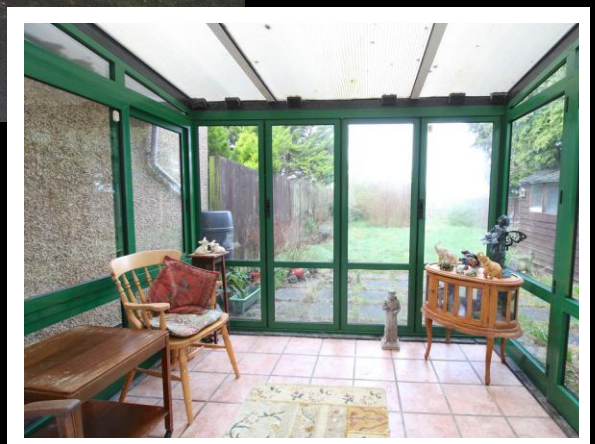

EDWARD KNIGHT
ESTATE AGENTS

**Adkinson Avenue, Dunchurch, Rugby,
£229,950**