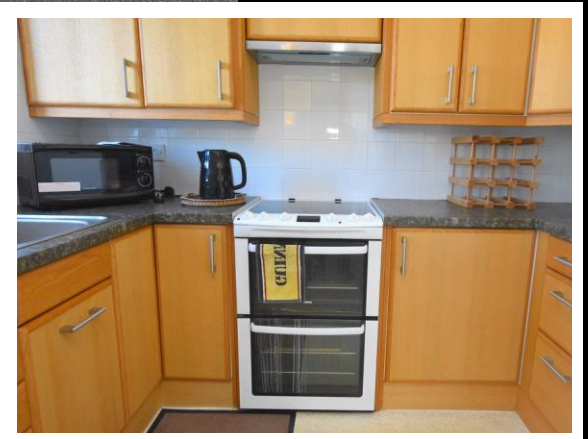

EDWARD KNIGHT
ESTATE AGENTS

**Church Street, Rugby,
£125,000**