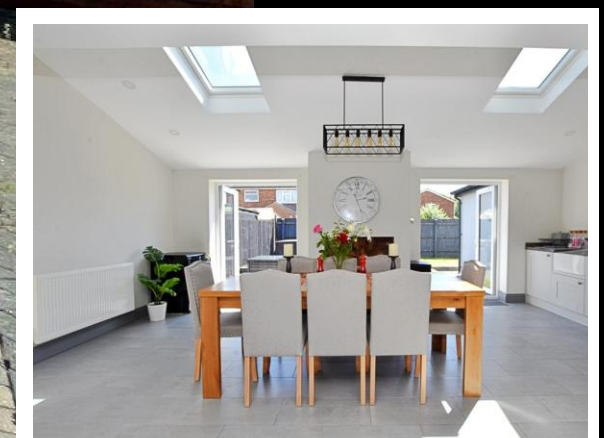

**EDWARD KNIGHT**  
ESTATE AGENTS

**Onley Park, Willoughby, Rugby,  
£350,000**