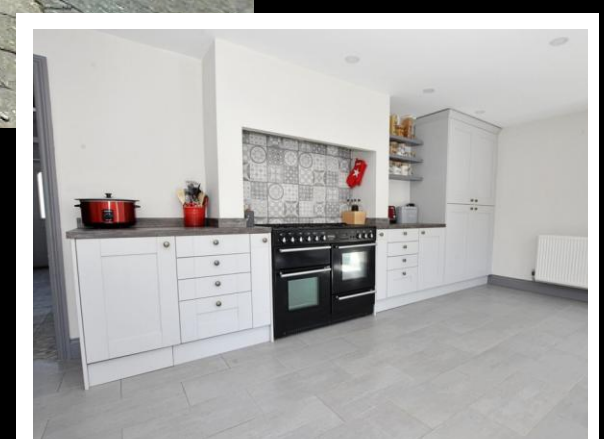

**EDWARD KNIGHT**  
ESTATE AGENTS

**Onley Park, Willoughby, Rugby,  
£350,000**