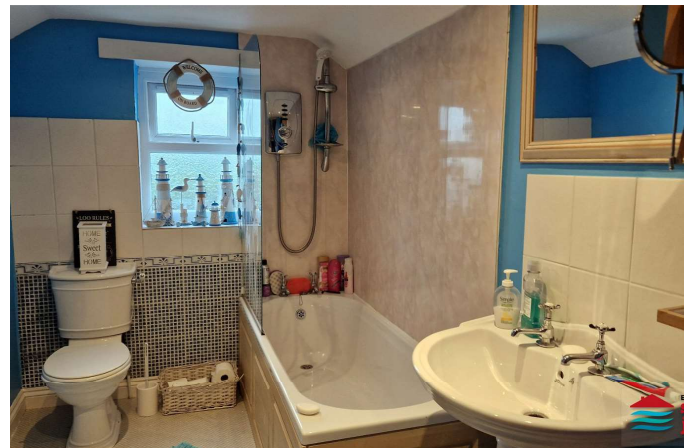

Madryn Terrace, Chwillog LL53

£150,000

🛏️ 2 🚿 1 🚗 1

- Cartref canol rhes
- Cegin, lolfa gyda stôf a lle bwyta
- Gardd i'r cefn a lle parcio ar y lon
- 2 Bedrooms and bathroom
- Double glazed windows (excluding kitchen) and central heating
- 2 Llofft ac ymolchfa
- Ffenestri gwydr dwbl (dim gegin), gwres canolog nwy
- Mid terrace house
- Kitchen, lounge with log burner and dining area
- Rear enclosed garden, on road parking