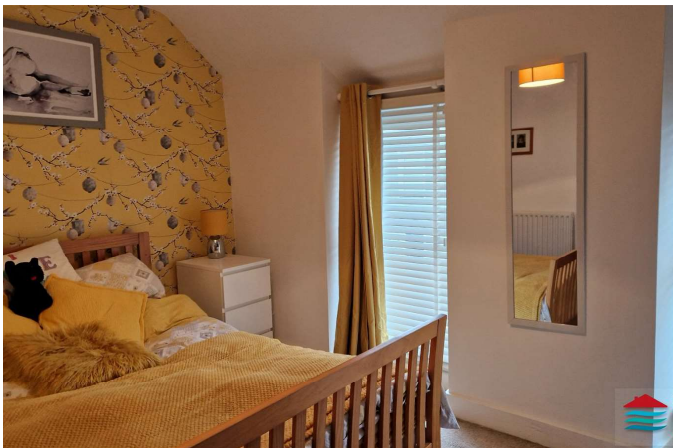

Madryn Terrace, Chwillog LL53

£150,000

🛏️ 2 🚿 1 🚗 1

- Cartref canol rhes
- Cegin, lolfa gyda stôf a lle bwyta
- Gardd i'r cefn a lle parcio ar y lon
- 2 Bedrooms and bathroom
- Double glazed windows (excluding kitchen) and central heating
- 2 Llofft ac ymolchfa
- Ffenestri gwydr dwbl (dim gegin), gwres canolog nwy
- Mid terrace house
- Kitchen, lounge with log burner and dining area
- Rear enclosed garden, on road parking

A ydych chi yn edrych am gartref gyda 2 ystafell wely mewn pentref poblogaidd? Are you looking for a 2 bedroom property in the popular village of Chwilog? This home has a log burner, garden and on road parking.