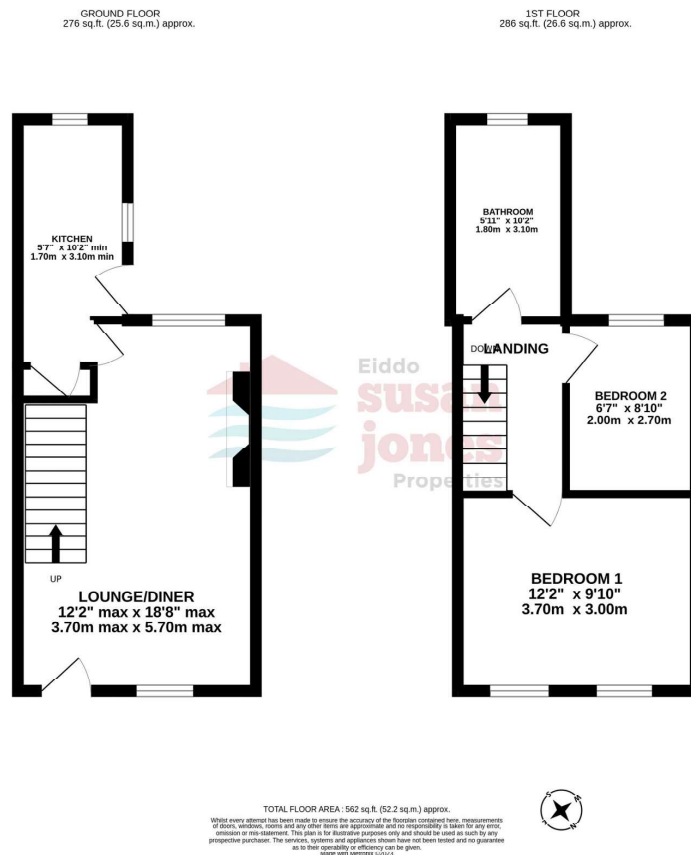

Madryn Terrace, Chwillog LL53

£150,000

🛏️ 2 🚿 1 🚗 1

- Cartref canol rhes
- Cegin, lolfa gyda stôf a lle bwyta
- Gardd i'r cefn a lle parcio ar y lon
- 2 Bedrooms and bathroom
- Double glazed windows (excluding kitchen) and central heating
- 2 Llofft ac ymolchfa
- Ffenestri gwydr dwbl (dim gegin), gwres canolog nwy
- Mid terrace house
- Kitchen, lounge with log burner and dining area
- Rear enclosed garden, on road parking

A ydych chi yn edrych am gartref gyda 2 ystafell wely mewn pentref poblogaidd? Are you looking for a 2 bedroom property in the popular village of Chwilog? This home has a log burner, garden and on road parking.