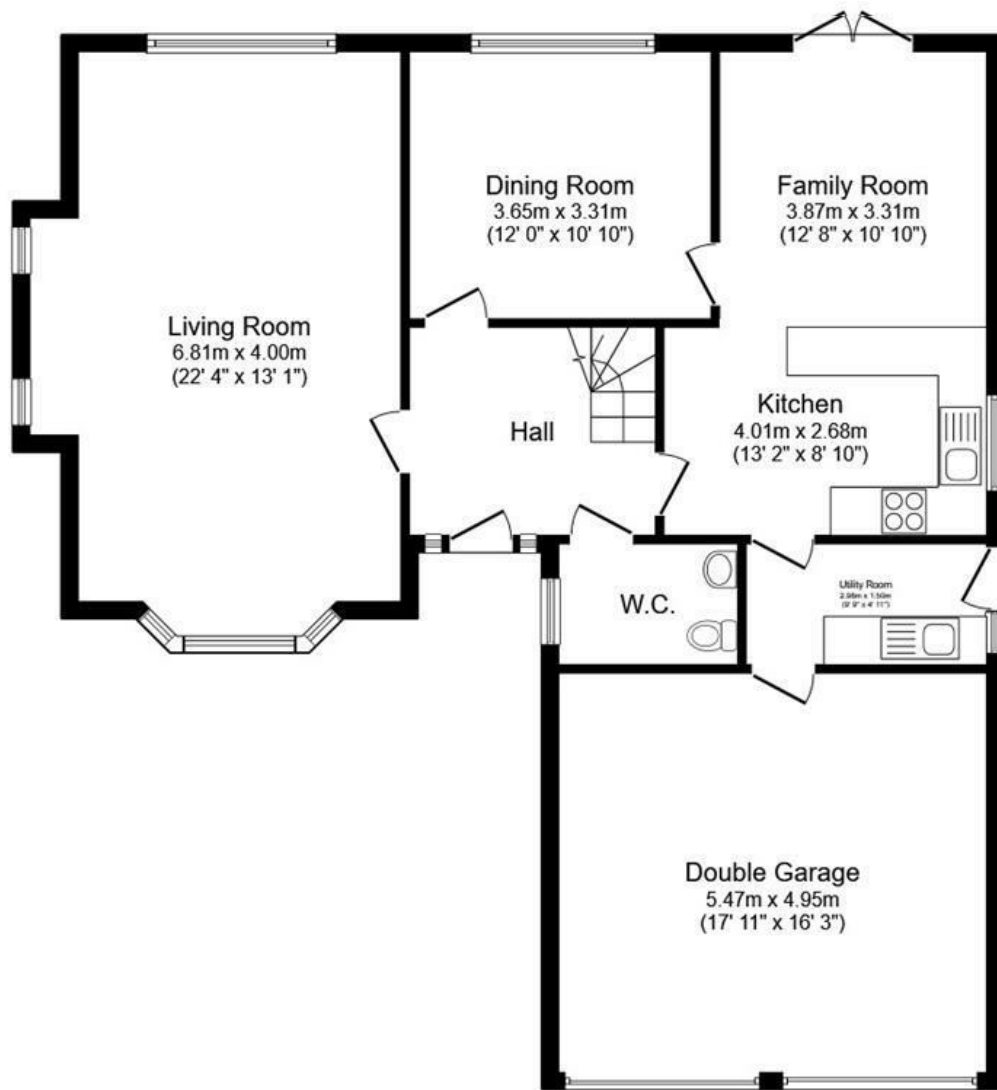

29

Ground Floor

Floor area 108.4 m² (1,167 sq.ft.)

First Floor

Floor area 70.3 m² (757 sq.ft.)

TOTAL: 178.7 m² (1,923 sq.ft.)

This floor plan is for illustrative purposes only. It is not drawn to scale. Any measurements, floor areas (including any total floor area), openings and orientations are approximate. No details are guaranteed, they cannot be relied upon for any purpose and do not form any part of any agreement. No liability is taken for any error, omission or misstatement. A party must rely upon its own inspection(s). Powered by www.Propertybox.io