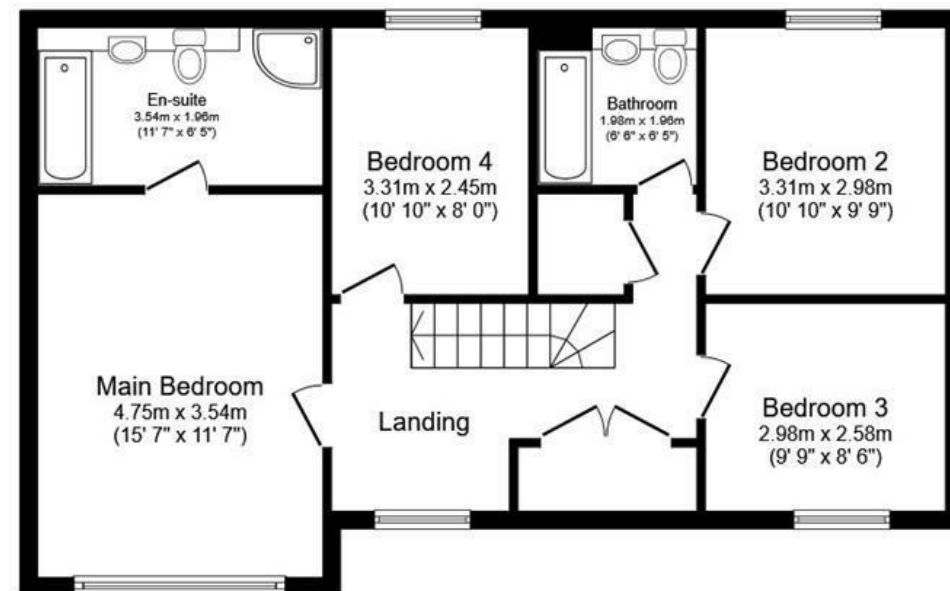

29

Ground Floor

Floor area 108.4 m² (1,167 sq.ft.)

First Floor

Floor area 70.3 m² (757 sq.ft.)

TOTAL: 178.7 m² (1,923 sq.ft.)

This floor plan is for illustrative purposes only. It is not drawn to scale. Any measurements, floor areas (including any total floor area), openings and orientations are approximate. No details are guaranteed, they cannot be relied upon for any purpose and do not form any part of any agreement. No liability is taken for any error, omission or misstatement. A party must rely upon its own inspection(s). Powered by www.Propertybox.io