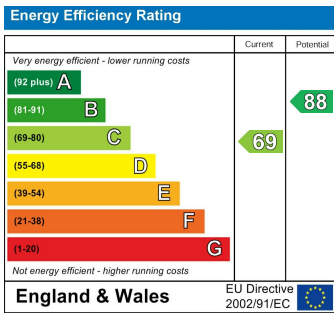

t: 01543251310 e: lichfield@newtonfallowell.co.uk

www.newtonfallowell.co.uk