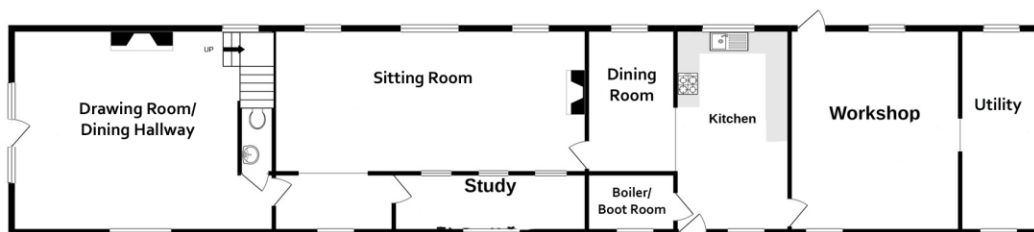

**The Byre, Hady Hill Farm, Hady Hill , Chesterfield, S41 0DZ**  
**£550,000**

**GROUND FLOOR**  
156.3 sq.m. (1682 sq.ft.) approx.

**1ST FLOOR**  
88.4 sq.m. (951 sq.ft.) approx.

**TOTAL FLOOR AREA : 244.7 sq.m. (2634 sq.ft.) approx.**

Whilst every attempt has been made to ensure the accuracy of the floorplan contained here, measurements of doors, windows, rooms and any other items are approximate and no responsibility is taken for any error, omission or mis-statement. This plan is for illustrative purposes only and should be used as such by any prospective purchaser. The services, systems and appliances shown have not been tested and no guarantee as to their operability or efficiency can be given.  
Made with Metropix ©2020