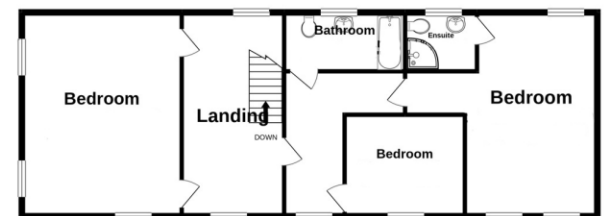

**The Byre, Hady Hill Farm, Hady Hill , Chesterfield, S41 0DZ**  
**£550,000**

**GROUND FLOOR**  
156.3 sq.m. (1682 sq.ft.) approx.

**1ST FLOOR**  
88.4 sq.m. (951 sq.ft.) approx.

**TOTAL FLOOR AREA : 244.7 sq.m. (2634 sq.ft.) approx.**

Whilst every attempt has been made to ensure the accuracy of the floorplan contained here, measurements of doors, windows, rooms and any other items are approximate and no responsibility is taken for any error, omission or mis-statement. This plan is for illustrative purposes only and should be used as such by any prospective purchaser. The services, systems and appliances shown have not been tested and no guarantee as to their operability or efficiency can be given.  
Made with Metropix ©2020