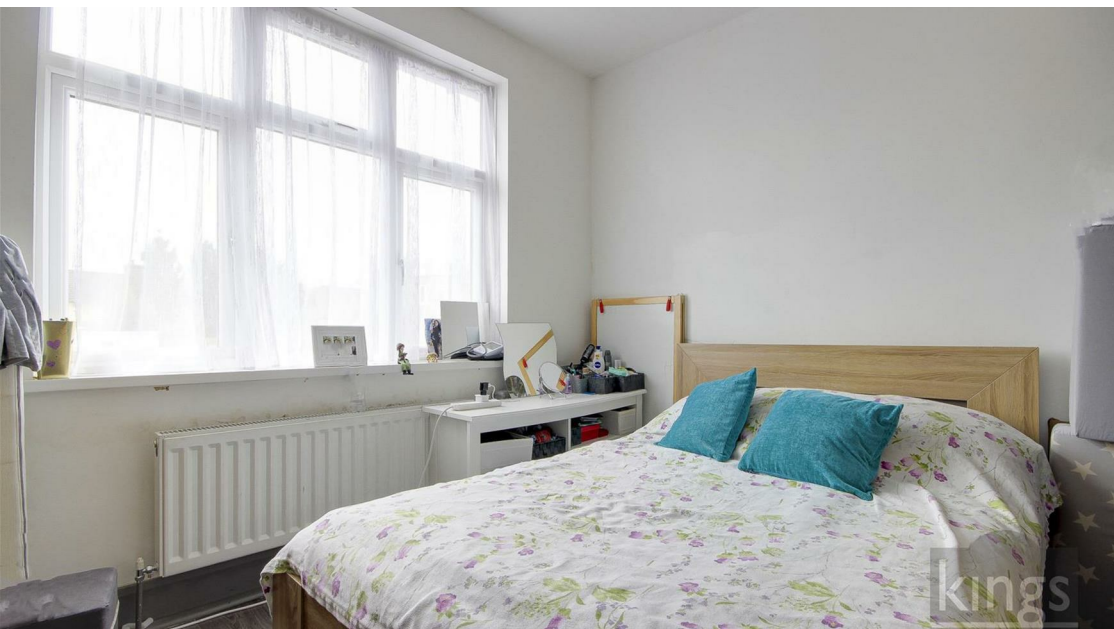

186 Hertford Road, Enfield Highway,
Middlesex, EN3 5AZ

020 8805 5959

www.kings-group.net

Zoopla.co.uk

rightmove.co.uk
The UK's number one property website

The Property
Ombudsman
SALES