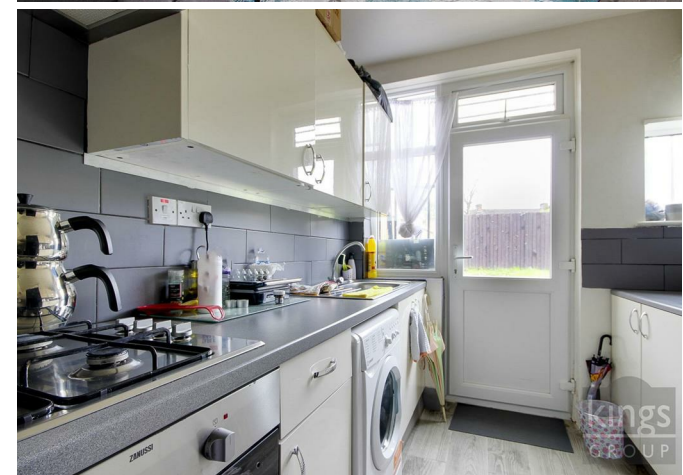

THE PROPERTY MISDESCRIPTIONS ACT 1991. The agent has not tested any apparatus, equipment, fixtures or services and so cannot verify that they are in working order, or fit for the purpose. References to the Tenure of a property are based on information supplied by the vendor. The agent has not had sight of the Title documents. A buyer is advised to obtain verification from their Solicitor or Surveyor