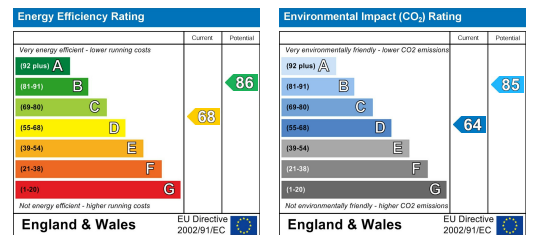

HERITAGE

ESTATE AGENCY & PROPERTY MANAGEMENT

VIEWING By appointment through 'Heritage'

Tel: (0121) 443 5900

Fax: (0121) 443 5901

E-mail:- info@heritage-estates.co.uk

Website:- www.heritage-estates.co.uk

Our opening times are:-

Monday - Friday 9.00am - 5.30pm

Saturdays - 9.30am - 4.00pm

Appointments outside these hours can be arranged and you should not hesitate to contact us should this be required.

LETTINGS AND PROPERTY MANAGEMENT If you would like to rent your property out or are looking for a property to rent, please request further information from our Lettings Department.

www.heritage-estates.co.uk