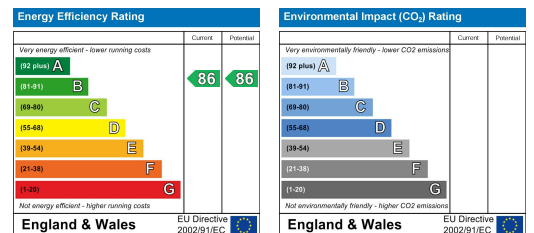

HERITAGE

ESTATE AGENCY & PROPERTY MANAGEMENT

VIEWING By appointment through 'Heritage'

Tel: (0121) 443 5900

Fax: (0121) 443 5901

E-mail:- info@heritage-estates.co.uk

Website:- www.heritage-estates.co.uk

Our opening times are:-

Monday - Friday 9.00am - 5.30pm

Saturdays - 9.30am - 4.00pm

Appointments outside these hours can be arranged and you should not hesitate to contact us should this be required.

LETTINGS AND PROPERTY MANAGEMENT If you would like to rent your property out or are looking for a property to rent, please request further information from our Lettings Department.

www.heritage-estates.co.uk