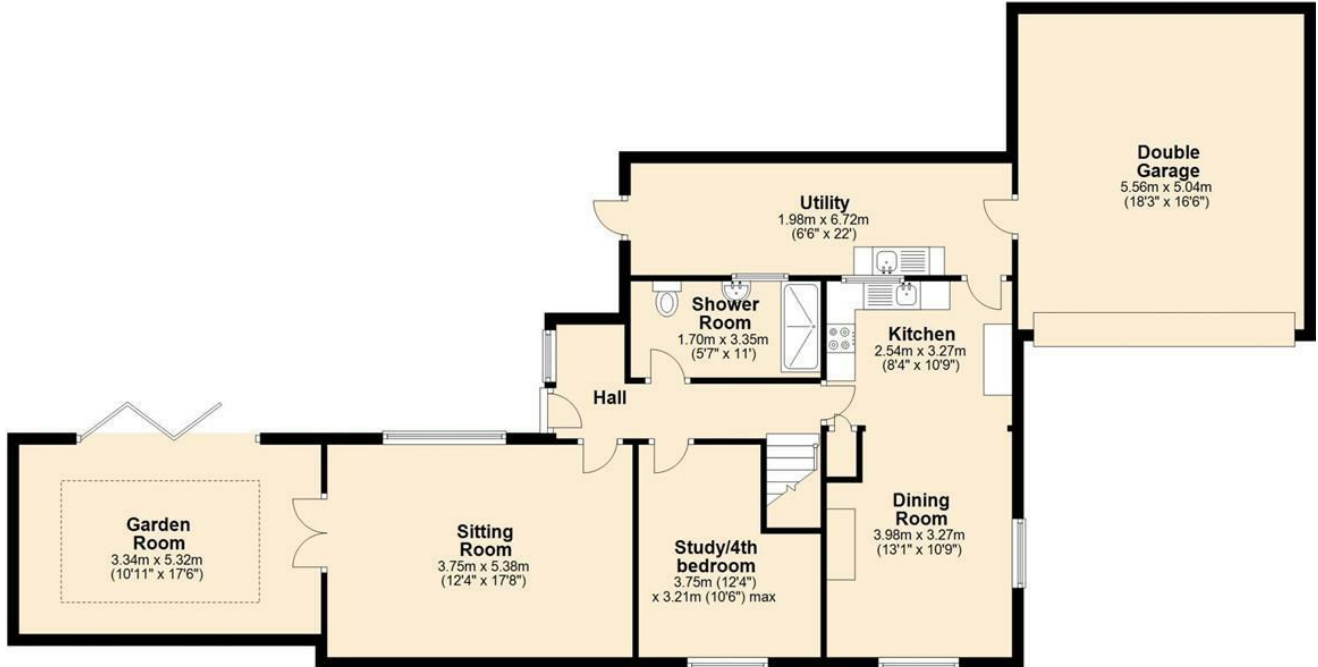

www.heritage-estates.co.uk

HERITAGE

ESTATE AGENCY & PROPERTY MANAGEMENT

Ground Floor

First Floor

VIEWING By appointment through 'Heritage'

Tel: (0121) 443 5900

Fax: (0121) 443 5901