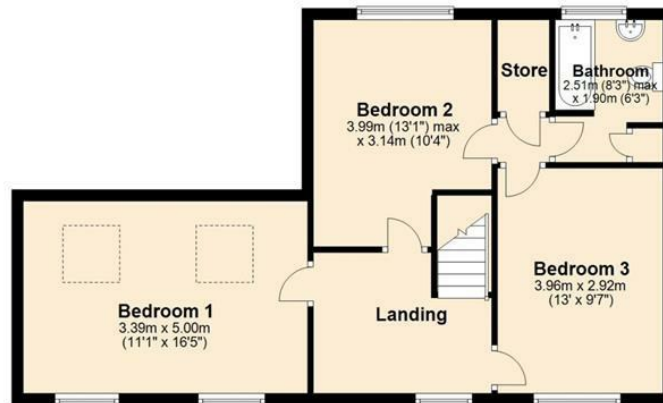

www.heritage-estates.co.uk

HERITAGE

ESTATE AGENCY & PROPERTY MANAGEMENT

Ground Floor

First Floor

VIEWING By appointment through 'Heritage'

Tel: (0121) 443 5900

Fax: (0121) 443 5901