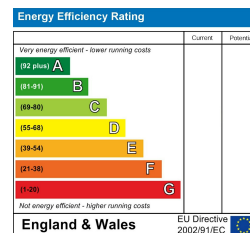

LETTINGS AND PROPERTY MANAGEMENT If you would like to rent your property out or are looking for a property to rent, please request further information from our Lettings Department.

www.heritage-estates.co.uk