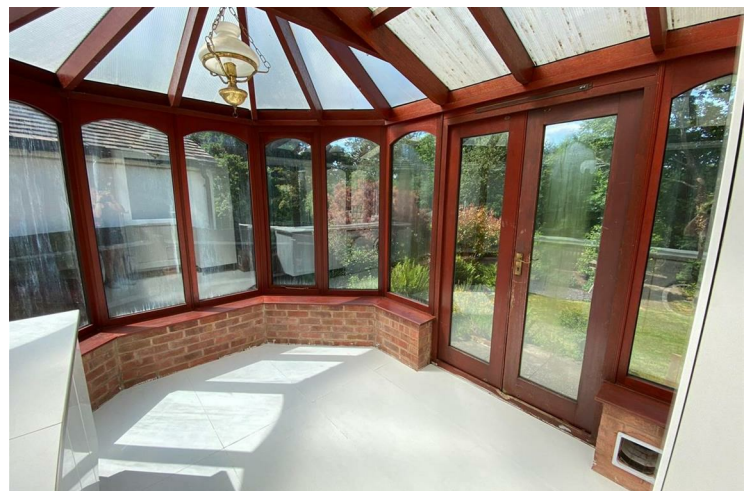

HERITAGE

ESTATE AGENCY & PROPERTY MANAGEMENT

www.heritage-estates.co.uk