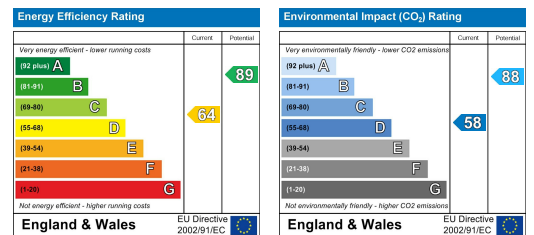

HERITAGE

ESTATE AGENCY & PROPERTY MANAGEMENT

VIEWING By appointment through 'Heritage'

Tel: (0121) 443 5900

Fax: (0121) 443 5901

E-mail:- info@heritage-estates.co.uk

Website:- www.heritage-estates.co.uk

Our opening times are:-

Monday - Friday 9.00am - 5.30pm

Saturdays - 9.30am - 4.00pm

Appointments outside these hours can be arranged and you should not hesitate to contact us should this be required.

LETTINGS AND PROPERTY MANAGEMENT If you would like to rent your property out or are looking for a property to rent, please request further information from our Lettings Department.

www.heritage-estates.co.uk