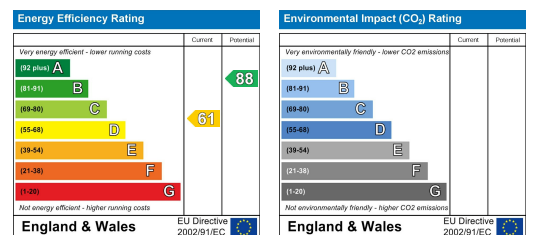

HERITAGE

ESTATE AGENCY & PROPERTY MANAGEMENT

VIEWING By appointment through 'Heritage'

Tel: (0121) 443 5900

Fax: (0121) 443 5901

E-mail:- info@heritage-estates.co.uk

Website:- www.heritage-estates.co.uk

Our opening times are:-

Monday - Friday 9.00am - 5.30pm

Saturdays - 9.30am - 4.00pm

Appointments outside these hours can be arranged and you should not hesitate to contact us should this be required.

LETTINGS AND PROPERTY MANAGEMENT If you would like to rent your property out or are looking for a property to rent, please request further information from our Lettings Department.

www.heritage-estates.co.uk