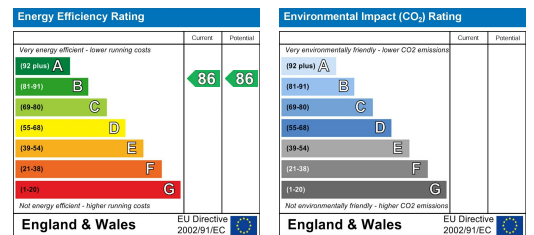

HERITAGE

ESTATE AGENCY & PROPERTY MANAGEMENT

VIEWING By appointment through 'Heritage'

Tel: (0121) 443 5900

Fax: (0121) 443 5901

E-mail:- info@heritage-estates.co.uk

Website:- www.heritage-estates.co.uk

Our opening times are:-

Monday - Friday 9.00am - 5.30pm

Saturdays - 9.30am - 4.00pm

Appointments outside these hours can be arranged and you should not hesitate to contact us should this be required.

LETTINGS AND PROPERTY MANAGEMENT If you would like to rent your property out or are looking for a property to rent, please request further information from our Lettings Department.

www.heritage-estates.co.uk