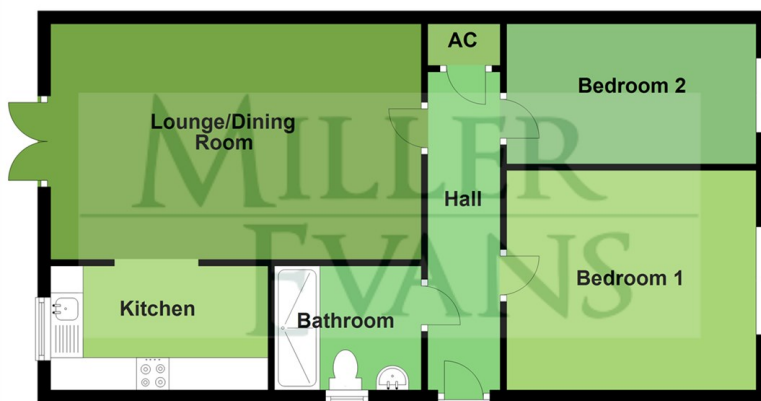

## FLOOR PLANS

**Ground Floor**  
Approx. 660.4 sq. feet

Total area: approx. 660.4 sq. feet

Illustration For Identification Purposes Only. Not To Scale.  
Plan produced using PlanUp.

---

### LOUNGE / DINING ROOM

11'11" x 18'9" (3.63m x 5.71m)

French doors to communal patio and gardens.

### BEDROOM 1

11'1" x 12'8" (3.38m x 3.85m)

Windows to the fore

### BEDROOM 2

7'1" x 12'8" (2.16m x 3.85m)

Windows to the fore