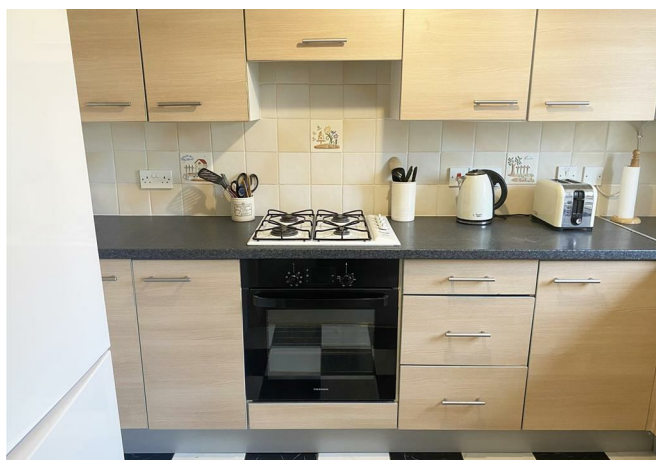

A spacious two bedroom ground floor apartment.

This spacious two bedroom ground floor apartment for the over 50's provides well planned and well proportioned accommodation briefly comprising; entrance hall, living room with French doors to patio, kitchen, two bedrooms and a wet room. Communal gardens and parking space. The property benefits from gas fired central heating and double glazing. No Chain.

This property is pleasantly situated within this purpose built private development in a quiet residential crescent, within walking distance of Church Stretton town centre. In the town are excellent local amenities including a co-op supermarket, doctors and dentists, rail and bus services, variety of shops, cafe's and restaurants and the surrounding hills provide wonderful opportunities for recreational pursuits. Church Stretton is well placed for access to Shrewsbury, Craven Arms, Bishops Castle, Ludlow and Much Wenlock.