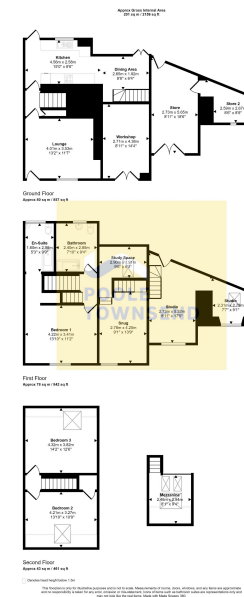

**POOLE
TOWNSEND**

Beckside Cottages, Beckside, Kirkby-in-Furness, Cumbria, LA17 7TQ

£315,000

3 1 2

- Picturesque Countryside Views
- Fantastic Family Home
- Spacious Workshop & Mezzanine
- Garage
- Council Tax Band C
- Rear Patio Garden
- Quiet Rural Location
- 3 Double Bedrooms
- Ideal "Working From Home" Space
- EPC D

This characterful cottage is nestled away in the small hamlet of Becksde, featuring a lovely outlook to the front onto fields and also offering extensive outbuildings that are currently being used as a workshop space, general storage and artist/craft studio. The living accommodation is surprisingly well proportioned and extends over three floors comprising; 3 double bedrooms (one with en-suite bathroom), a generous size lounge, a spacious dining kitchen with access into the yard and a snug with a study area alongside.