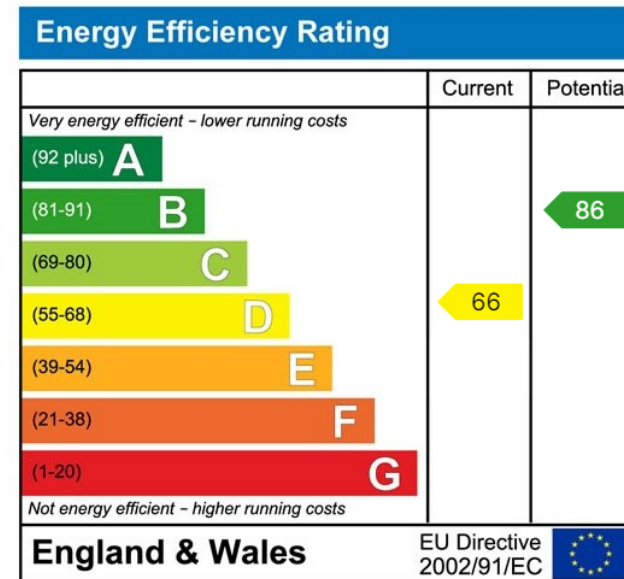

This characterful cottage is nestled away in the small hamlet of Becksde, featuring a lovely outlook to the front onto fields and also offering extensive outbuildings that are currently being used as a workshop space, general storage and artist/craft studio. The living accommodation is surprisingly well proportioned and extends over three floors comprising; 3 double bedrooms (one with en-suite bathroom), a generous size lounge, a spacious dining kitchen with access into the yard and a snug with a study area alongside.