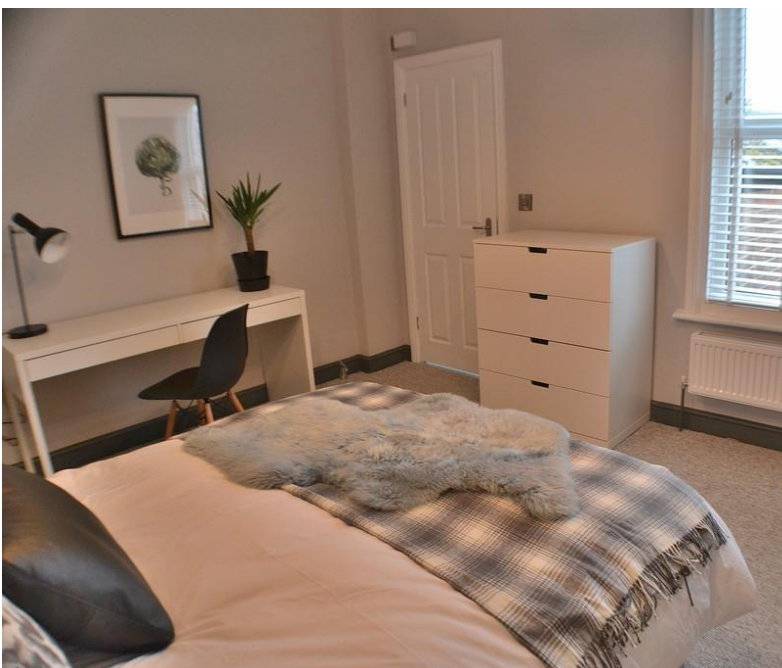

**TO LET**

**Shared House,  
3 Bedrooms**  
Upper Boundary Road, Derby

**£525 pcm**

EPC Rating 66 - band D

  
**MARTIN&CO**