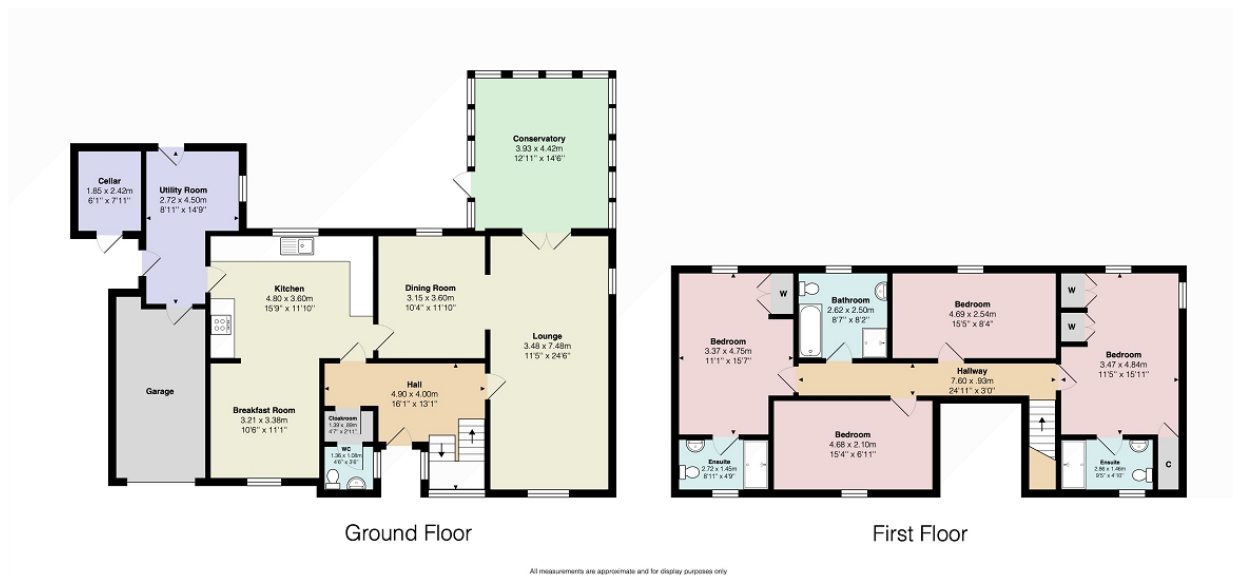

Measurements

Hallway	16' 01" Max x 13' 01" Max or 4.90m Max x 3.99m Max
Cloakroom/w.c	4' 07" x 2' 11" or 1.40m x 0.89m
Lounge	24' 06" x 11' 05" or 7.47m x 3.48m
Conservatory	14' 06" x 12' 11" or 4.42m x 3.94m
Dining Room	11' 10" x 10' 04" or 3.61m x 3.15m
Breakfast Room	11' 01" x 10' 06" or 3.38m x 3.20m
Kitchen	15' 09" x 11' 10" or 4.80m x 3.61m
Utility Room	14' 09" x 8' 11" Max Max or 4.50m x 2.72m Max
Bedroom 1	15' 11" Max x 11' 05" Max or 4.85m Max x 3.48m Max
En Suite	9' 05" x 4' 10" or 2.87m x 1.47m
Bedroom 2	15' 07" Max x 11' 01" Max or 4.75m Max x 3.38m Max
En Suite	8' 11" x 4' 09" or 2.72m x 1.45m
Bedroom 3	15' 05" x 8' 04" or 4.70m x 2.54m
Bedroom 4	15' 04" x 6' 11" or 4.67m x 2.11m
Bathroom	8' 07" x 8' 02" or 2.62m x 2.49m

Contact our office for further details

rightmove
find your happy

15-17 Colquhoun Street, Helensburgh G84 8AN
Tel (01436) 678822

NOTE: These details have been prepared for guidance. If there is any point which you find misleading please contact McArthur Stanton where further information is available. Measurements have been taken from wall to wall, unless otherwise stated, and have been recorded by use of a sonic beam. Services and appliances not tested. Details have been prepared by April 2024. If required, we can arrange for a property market appraisal to be carried out on your existing property.