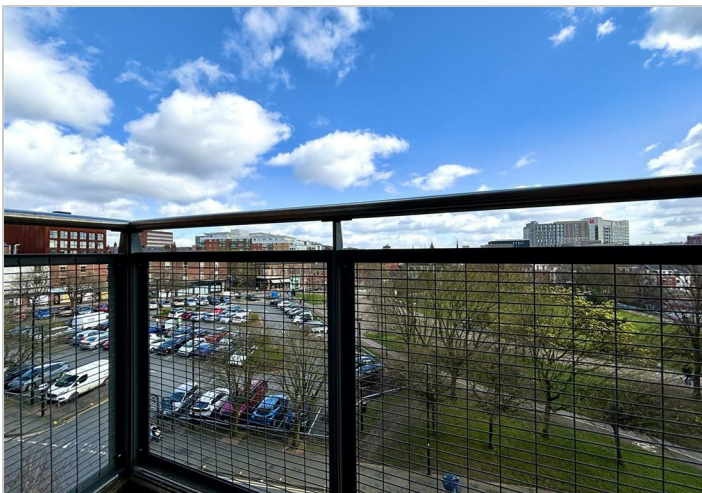

Energy Efficiency Graph

These particulars, whilst believed to be accurate are set out as a general outline only for guidance and do not constitute any part of an offer or contract. Intending purchasers should not rely on them as statements of representation of fact, but must satisfy themselves by inspection or otherwise as to their accuracy. No person in this firm's employment has the authority to make or give any representation or warranty in respect of the property.