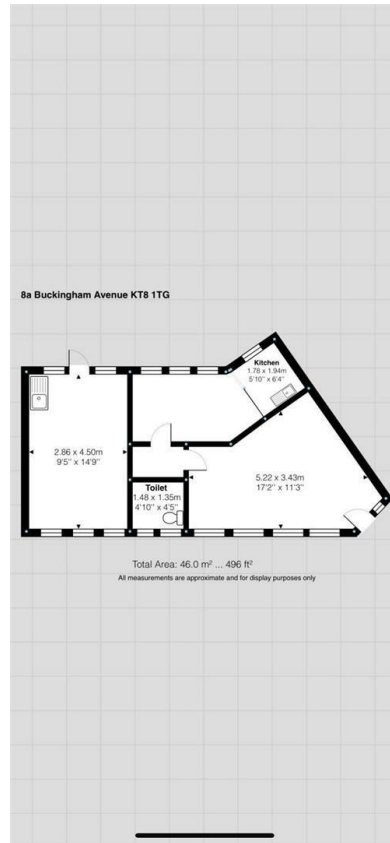

RAWLINSON & WEBBER

8a Buckingham Avenue, West Molesey, Surrey, KT8 1TG

£600 Per Month

Directions

Viewings

Viewings by arrangement only. Call 020 8941 1234 to make an appointment.

Council Tax Band

EPC Rating: