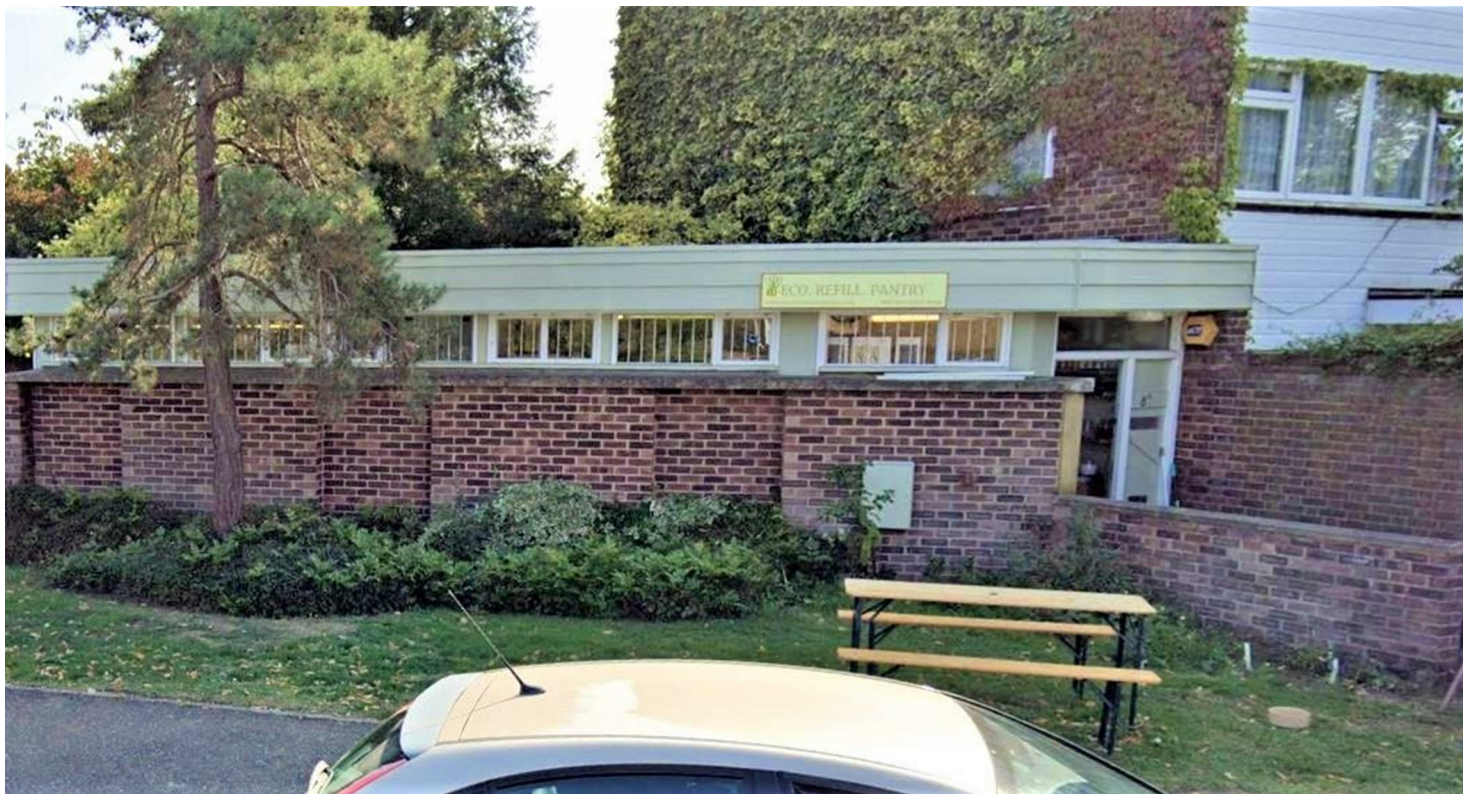

RAWLINSON & WEBBER

8a Buckingham Avenue, West Molesey, Surrey, KT8 1TG

£600 Per Month

Directions

Viewings

Viewings by arrangement only. Call 020 8941 1234 to make an appointment.

Council Tax Band

EPC Rating: