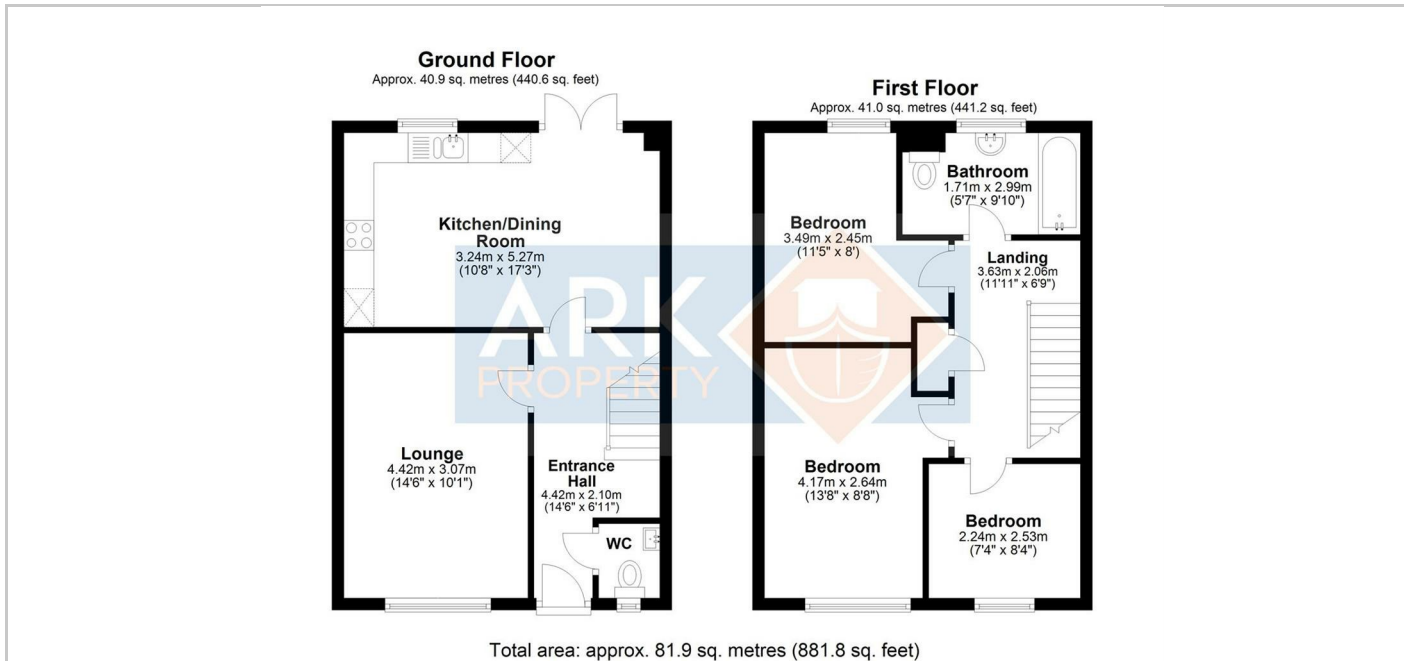

Zabir Close Deeping St Nicholas PE11 7AN

£840,000

- Portfolio For Sale
- Includes 4x Three Bedroom Houses
- Allocated Parking Spaces
- Private Driveway
- Village Location
- Built in 2022

THE PROPERTY

Are you on the lookout for your next investment? Looking to make it as straightforward as possible? We might have just what you're looking for. We are marketing this small development of only 8 properties, and for £840,000, you can acquire 4 modern houses that are already rented out. Sounds good, doesn't it? Give us a call.**