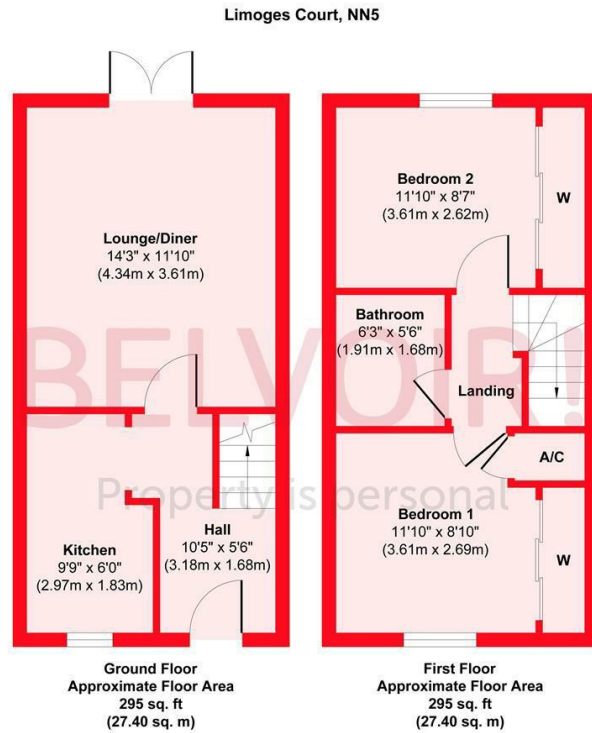

LIMOGES COURT, NORTHAMPTON, NN5

Offers over £230,000 | 2 Bed House - Mid Terrace

BELVOIR!

Energy Efficiency Rating	
Current	Potential
Very energy efficient - lower running costs	
(92 plus) A	91
(81-91) B	
(69-80) C	
(55-68) D	
(39-54) E	
(21-38) F	
(1-20) G	
Not energy efficient - higher running costs	
64	
England & Wales	EU Directive 2002/91/EC