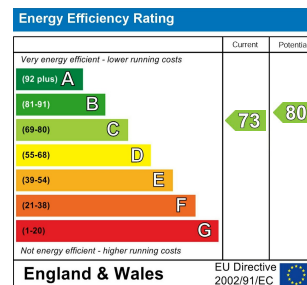

**1 Bed
Apartment
located in**

£675 PCM

The
**PROPERTY
BOOTH**

DIRECTIONS

CONTACT

Dale Crescent
Fernwood
Newark
Nottinghamshire
NG24 1JF

E: enquiries@thepropertybooth.co.uk
T: 01636 612685
www.thepropertybooth.co.uk