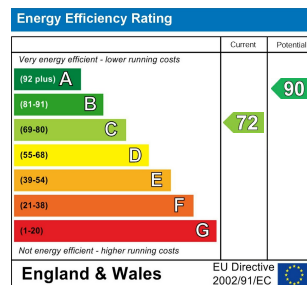

**2 Bed
Apartment
located in**

£795 PCM

The
PROPERTY 
BOOTH

DIRECTIONS

CONTACT

Dale Crescent
Fernwood
Newark
Nottinghamshire
NG24 1JF

E: enquiries@thepropertybooth.co.uk
T: 01636 612685
www.thepropertybooth.co.uk

The
**PROPERTY
BOOTH**