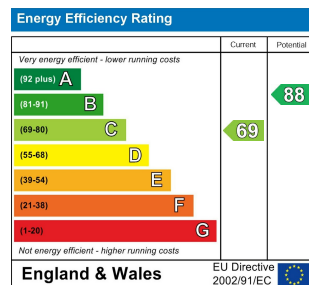

**2 Bed
House - Terraced
located in**

£850 PCM

The
PROPERTY
BOOTH

DIRECTIONS

CONTACT

Dale Crescent
Fernwood
Newark
Nottinghamshire
NG24 1JF

E: enquiries@thepropertybooth.co.uk
T: 01636 612685
www.thepropertybooth.co.uk

The
**PROPERTY
BOOTH**