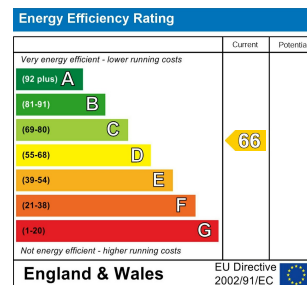

**1 Bed
Apartment
located in**

£575 Per Month

The
**PROPERTY
BOOTH**

DIRECTIONS

CONTACT

Dale Crescent
Fernwood
Newark
Nottinghamshire
NG24 1JF

E: enquiries@thepropertybooth.co.uk
T: 01636 612685
www.thepropertybooth.co.uk

The
**PROPERTY
BOOTH**